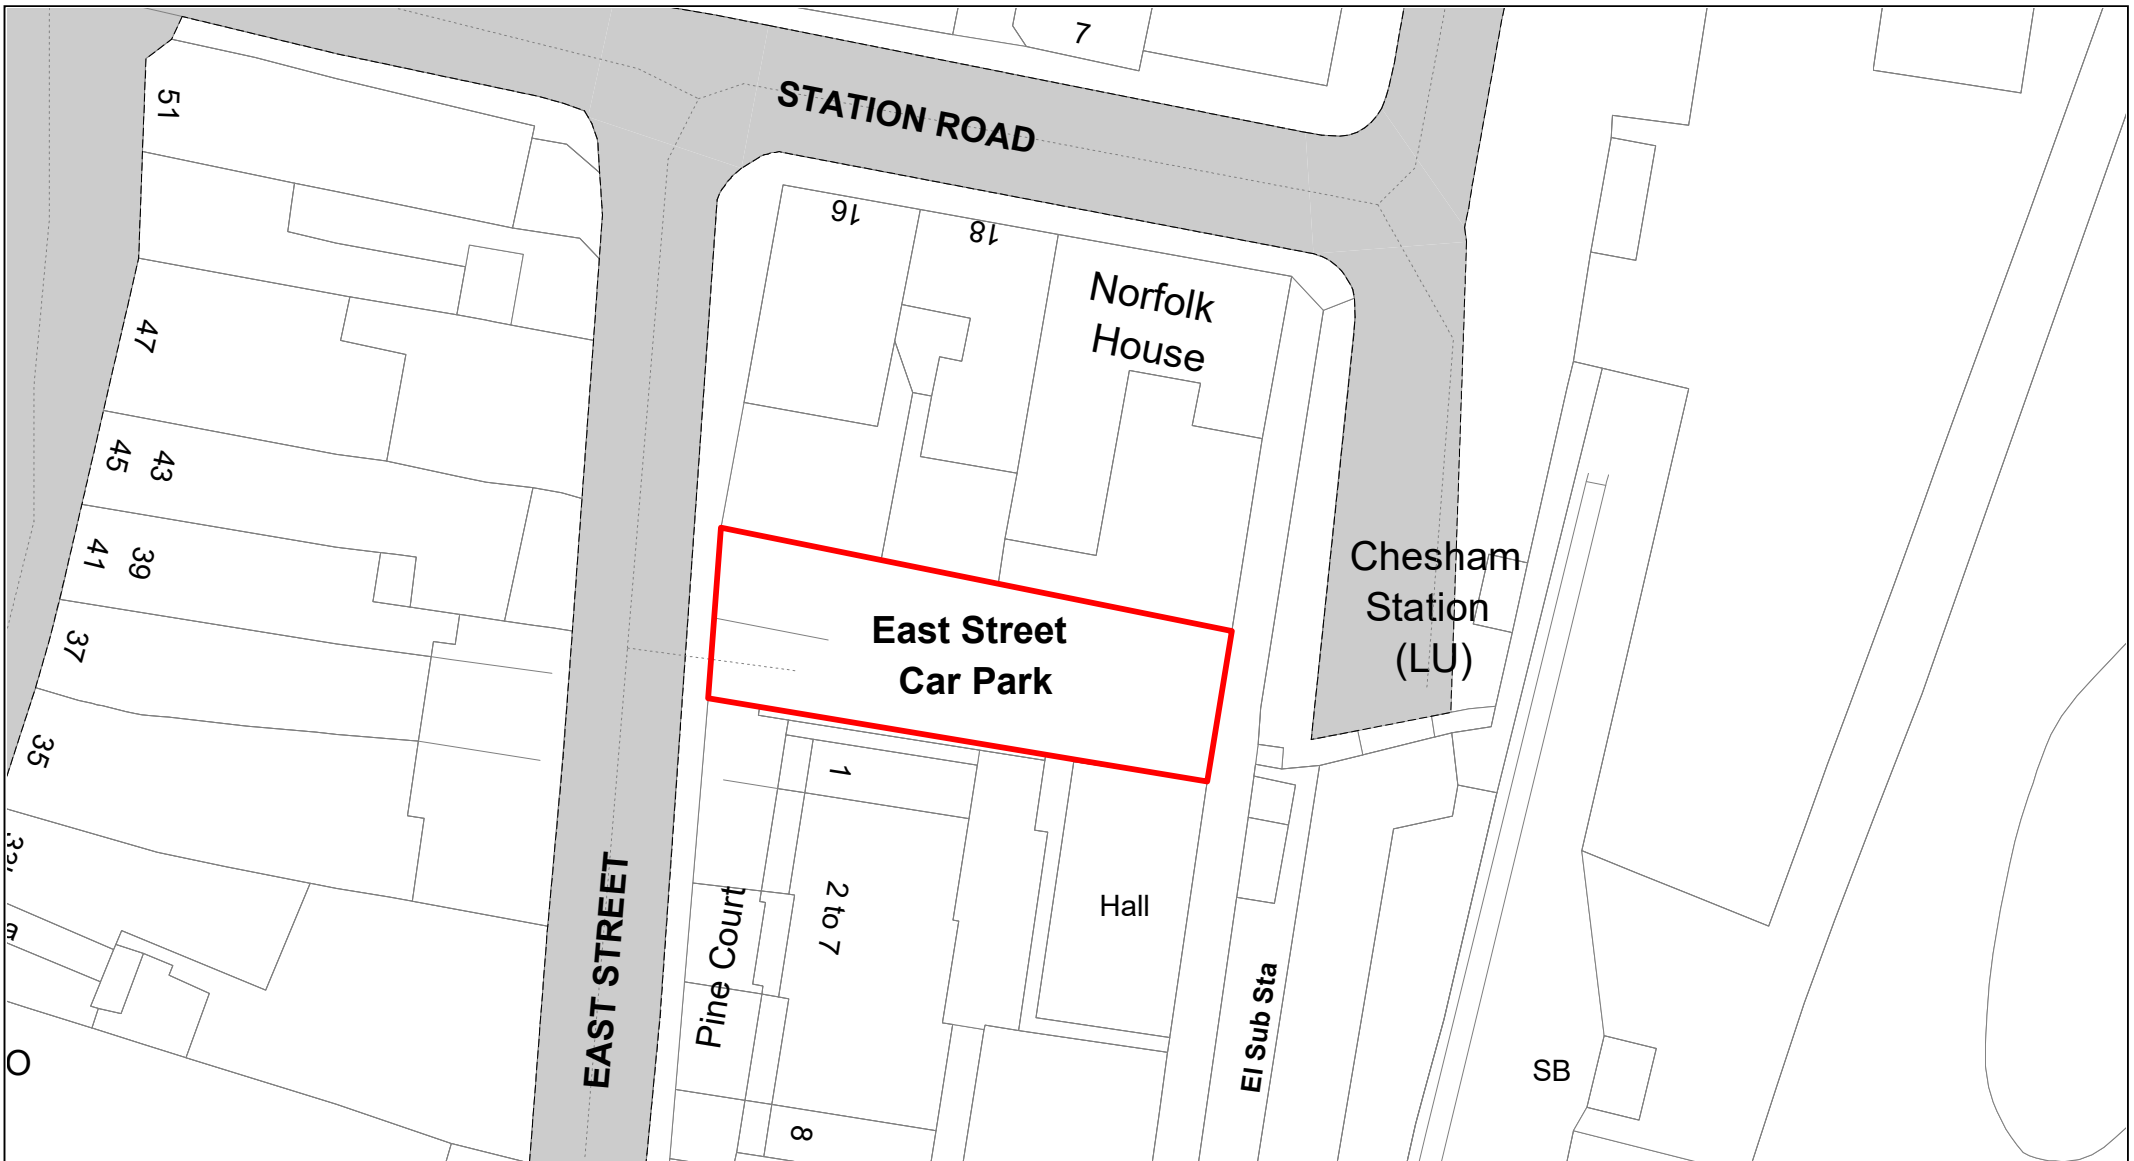

East Street

© Crown copyright. All rights reserved
Buckinghamshire Council
Licence No. 100021529 2020

SCALE	1 : 500
DATE	19/02/2021
DRAWING No.	075
DRAWN BY	BOM
REVISION No.	001