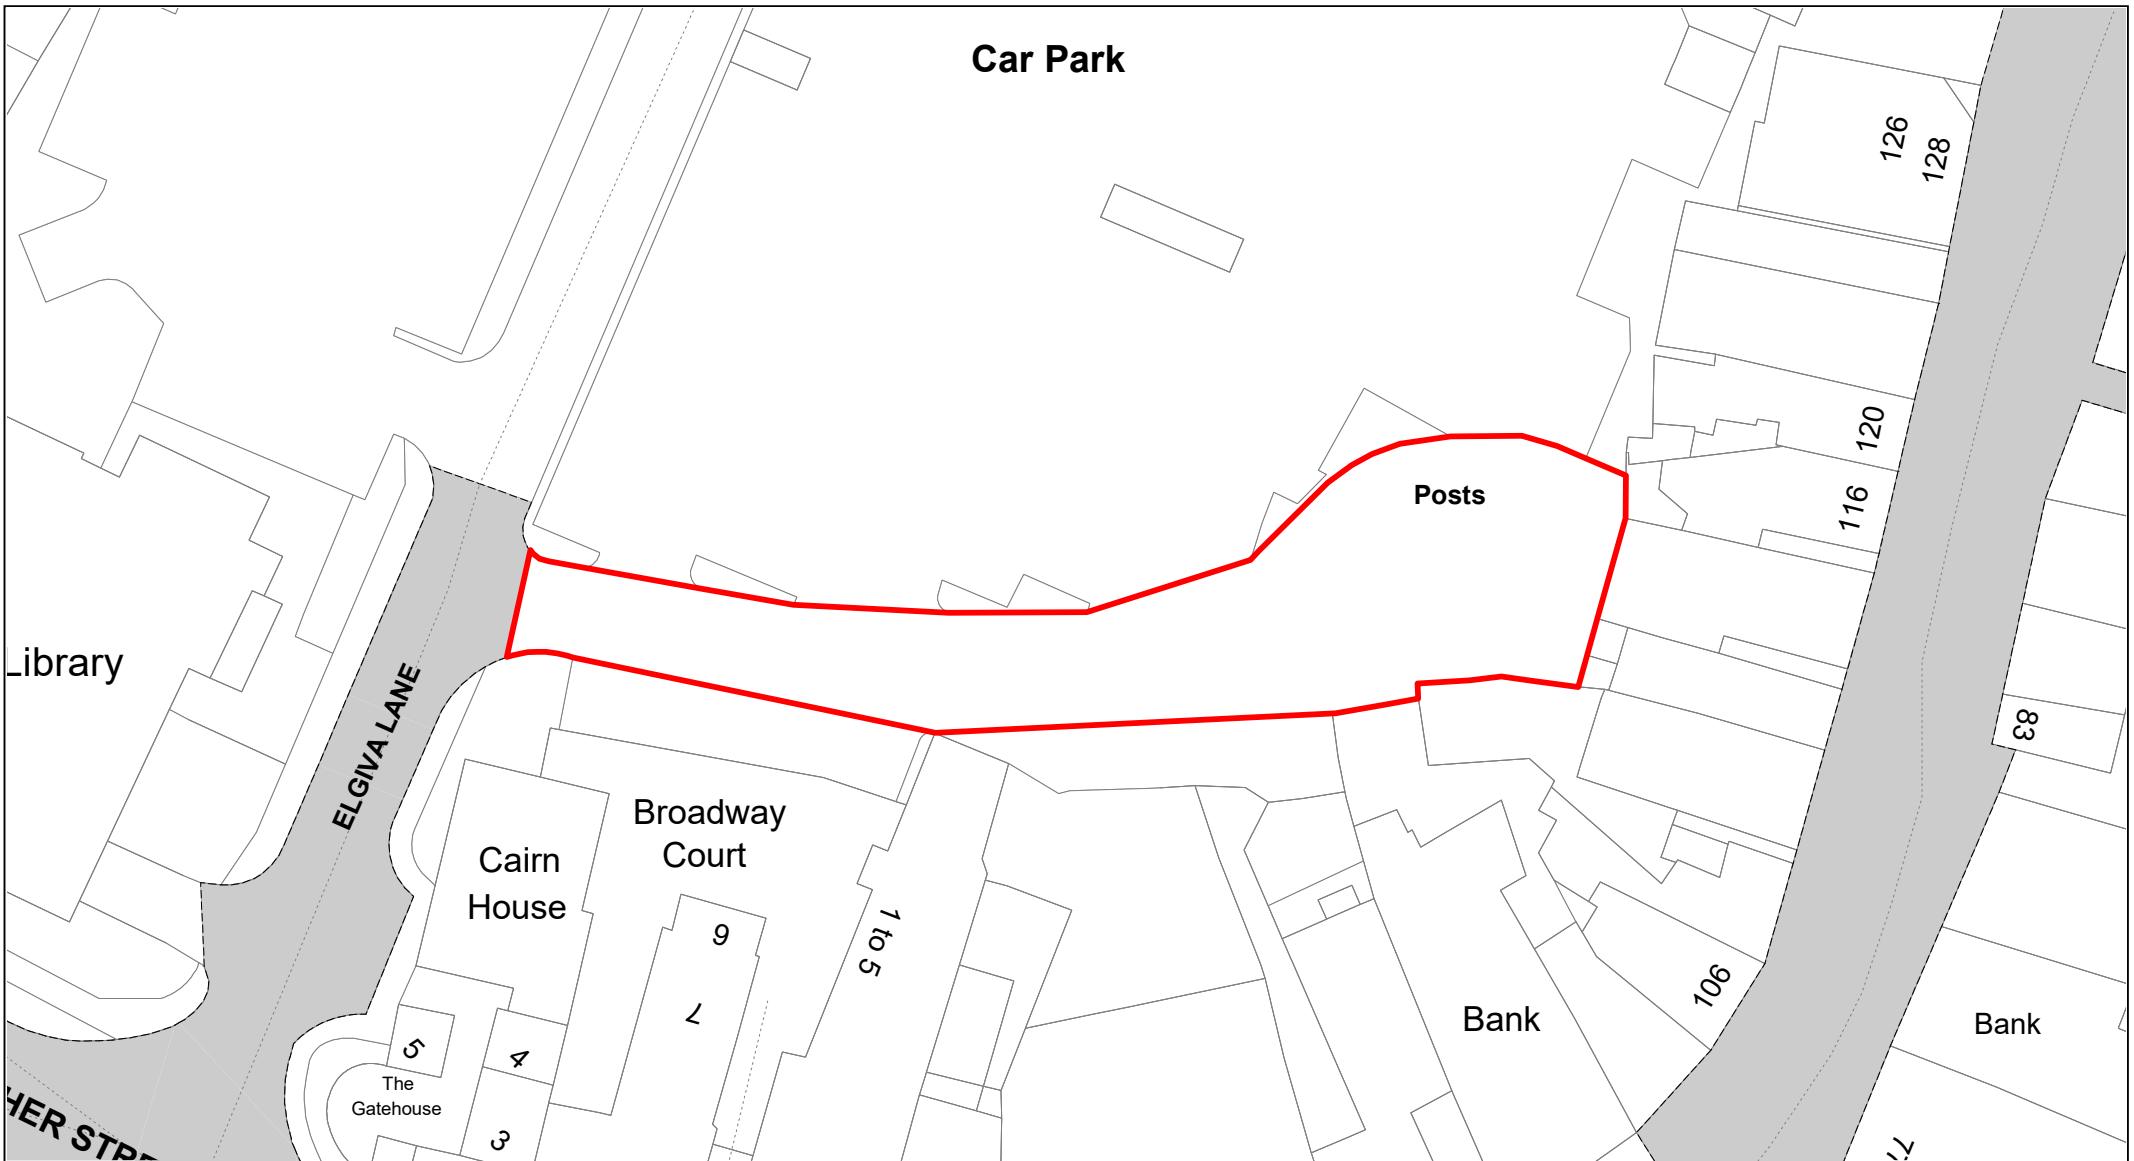

Saffron Meadow

© Crown copyright. All rights reserved
Buckinghamshire Council
Licence No. 100021529 2020

SCALE	1 : 500
DATE	19/02/2021
DRAWING No.	073
DRAWN BY	BOM
REVISION No.	001