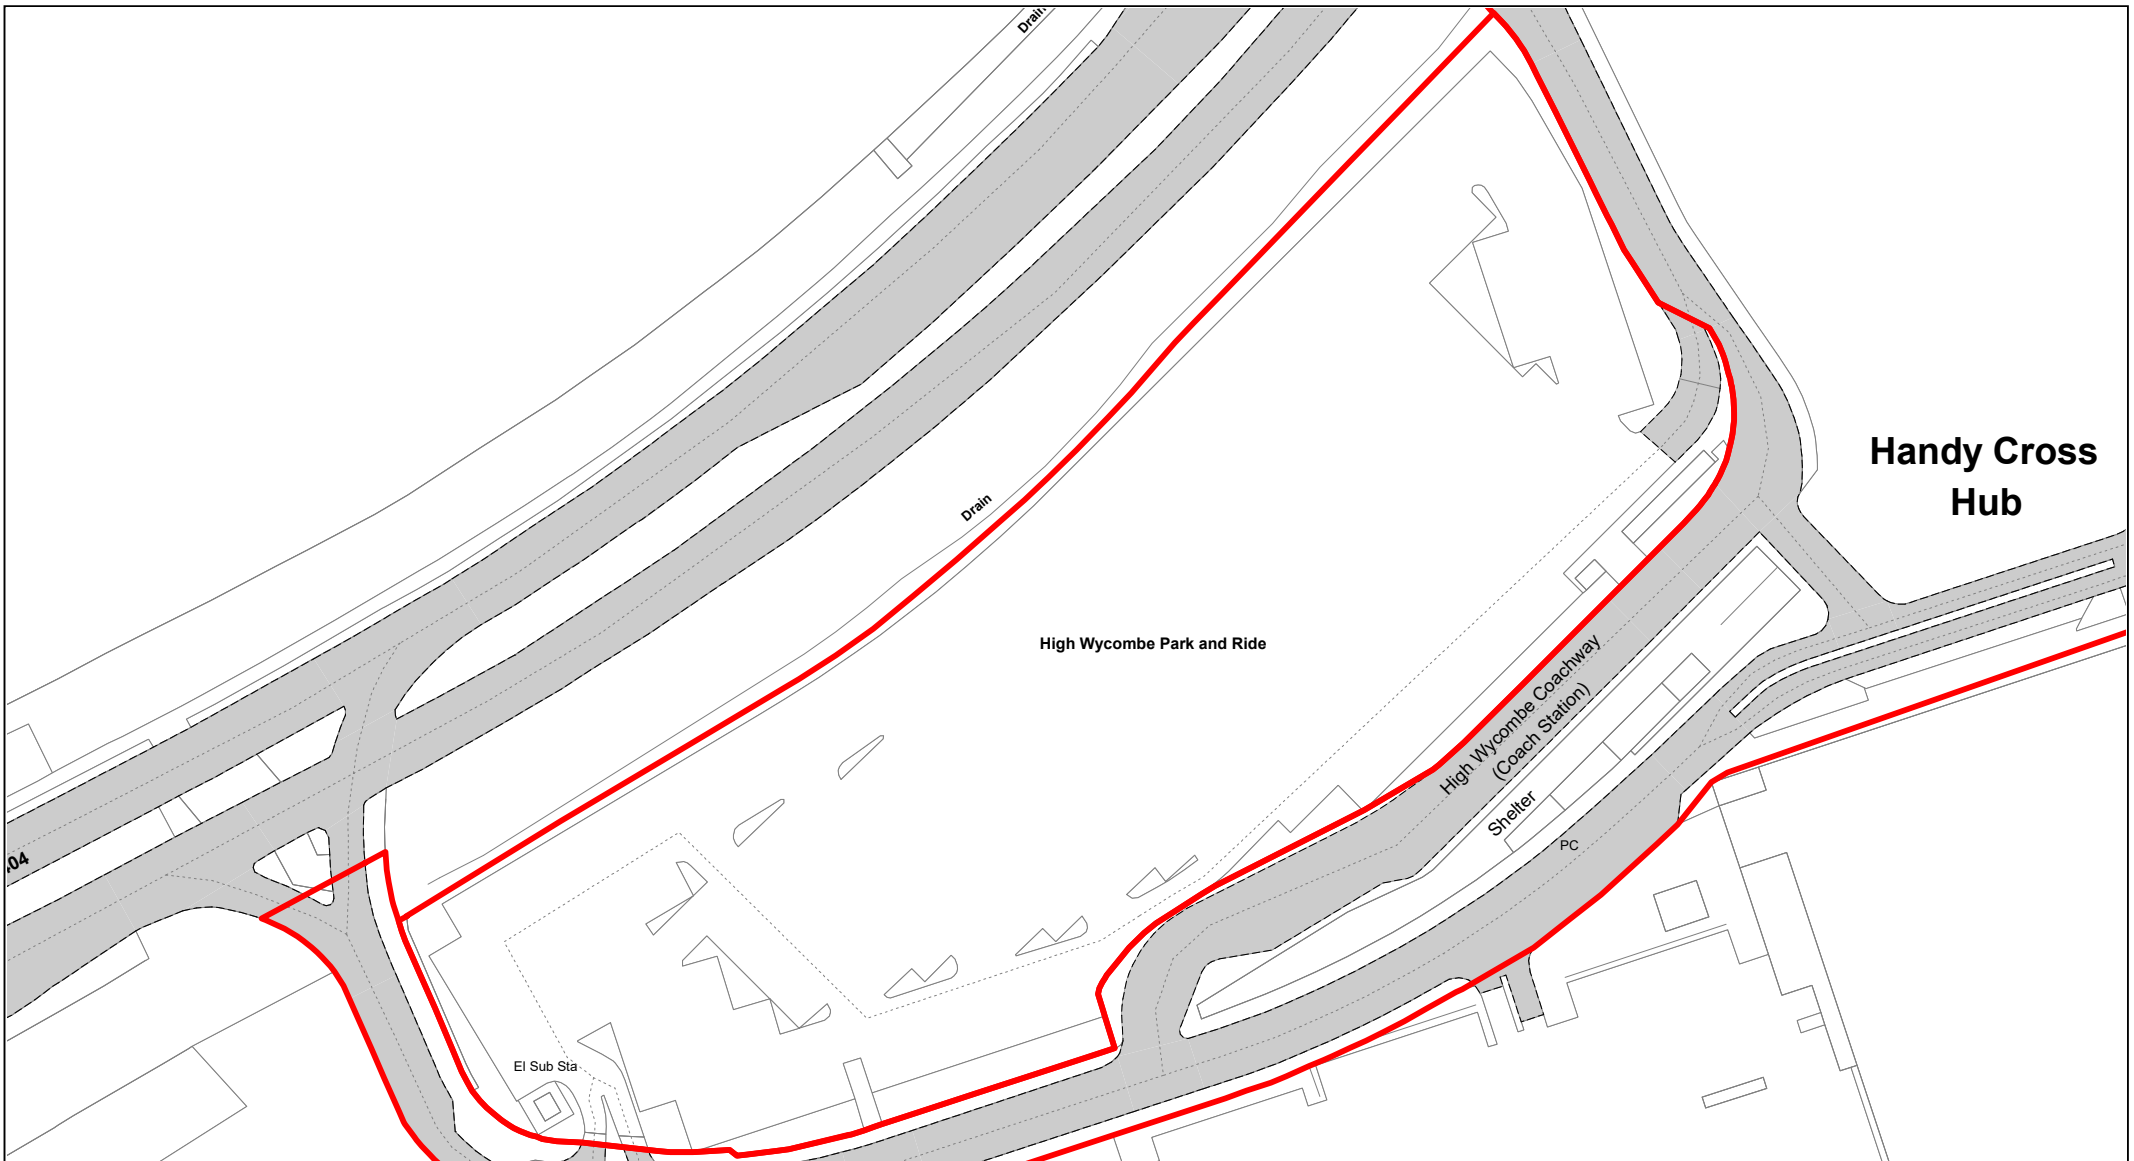

Handy Cross Hub Park and Ride

© Crown copyright. All rights reserved
Buckinghamshire Council
Licence No. 100021529 2020

SCALE	1 : 1000
DATE	19/02/2021
DRAWING No.	062
DRAWN BY	BOM
REVISION No.	001