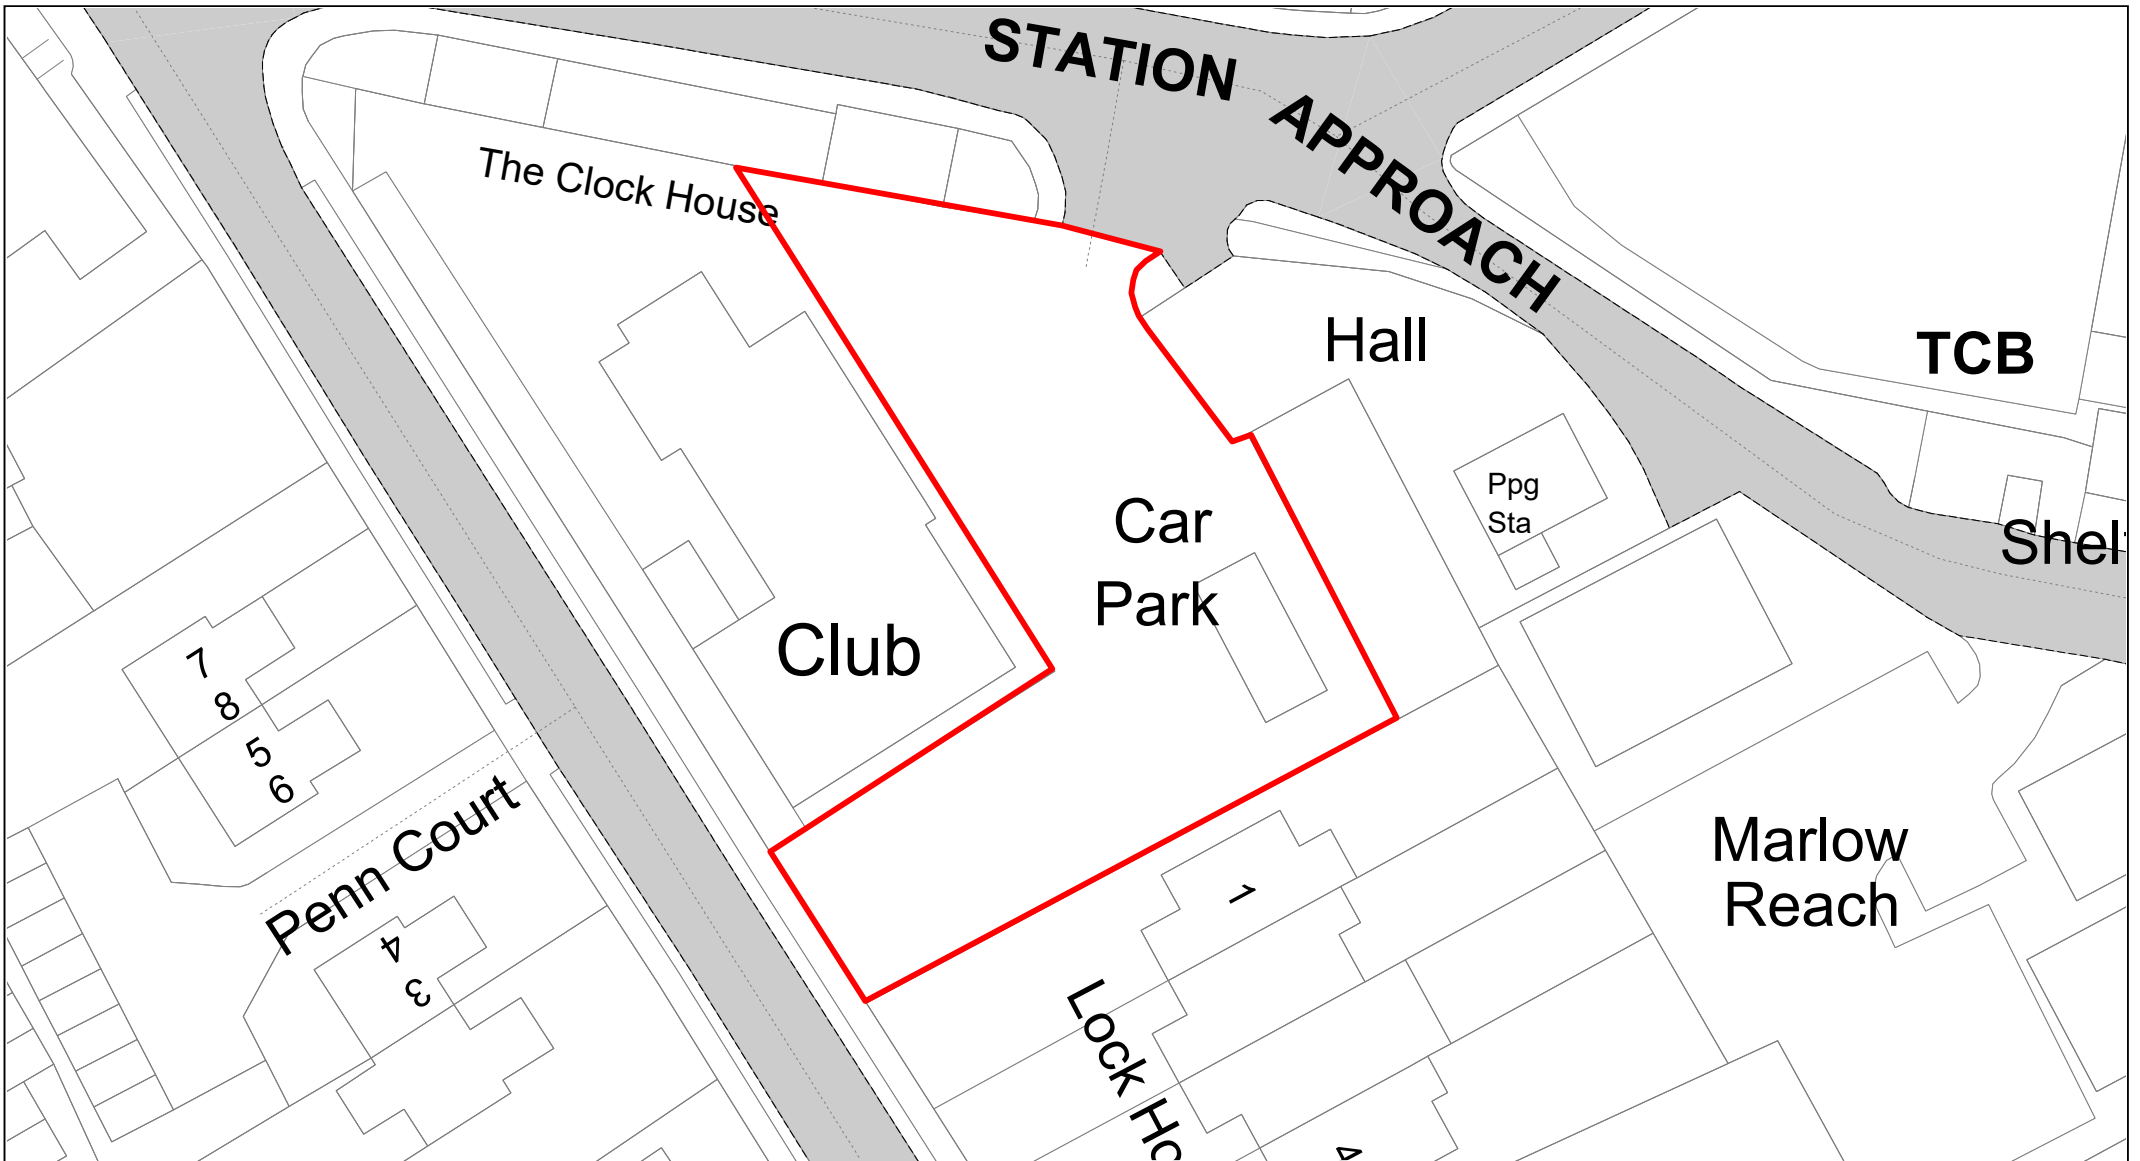

SCALE	1 : 750
DATE	19/02/2021
DRAWING No.	055
DRAWN BY	BOM
REVISION No.	001

Station Approach

© Crown copyright. All rights reserved
 Buckinghamshire Council
 Licence No. 100021529 2020

SCALE	1 : 500
DATE	19/02/2021
DRAWING No.	056
DRAWN BY	BOM
REVISION No.	001