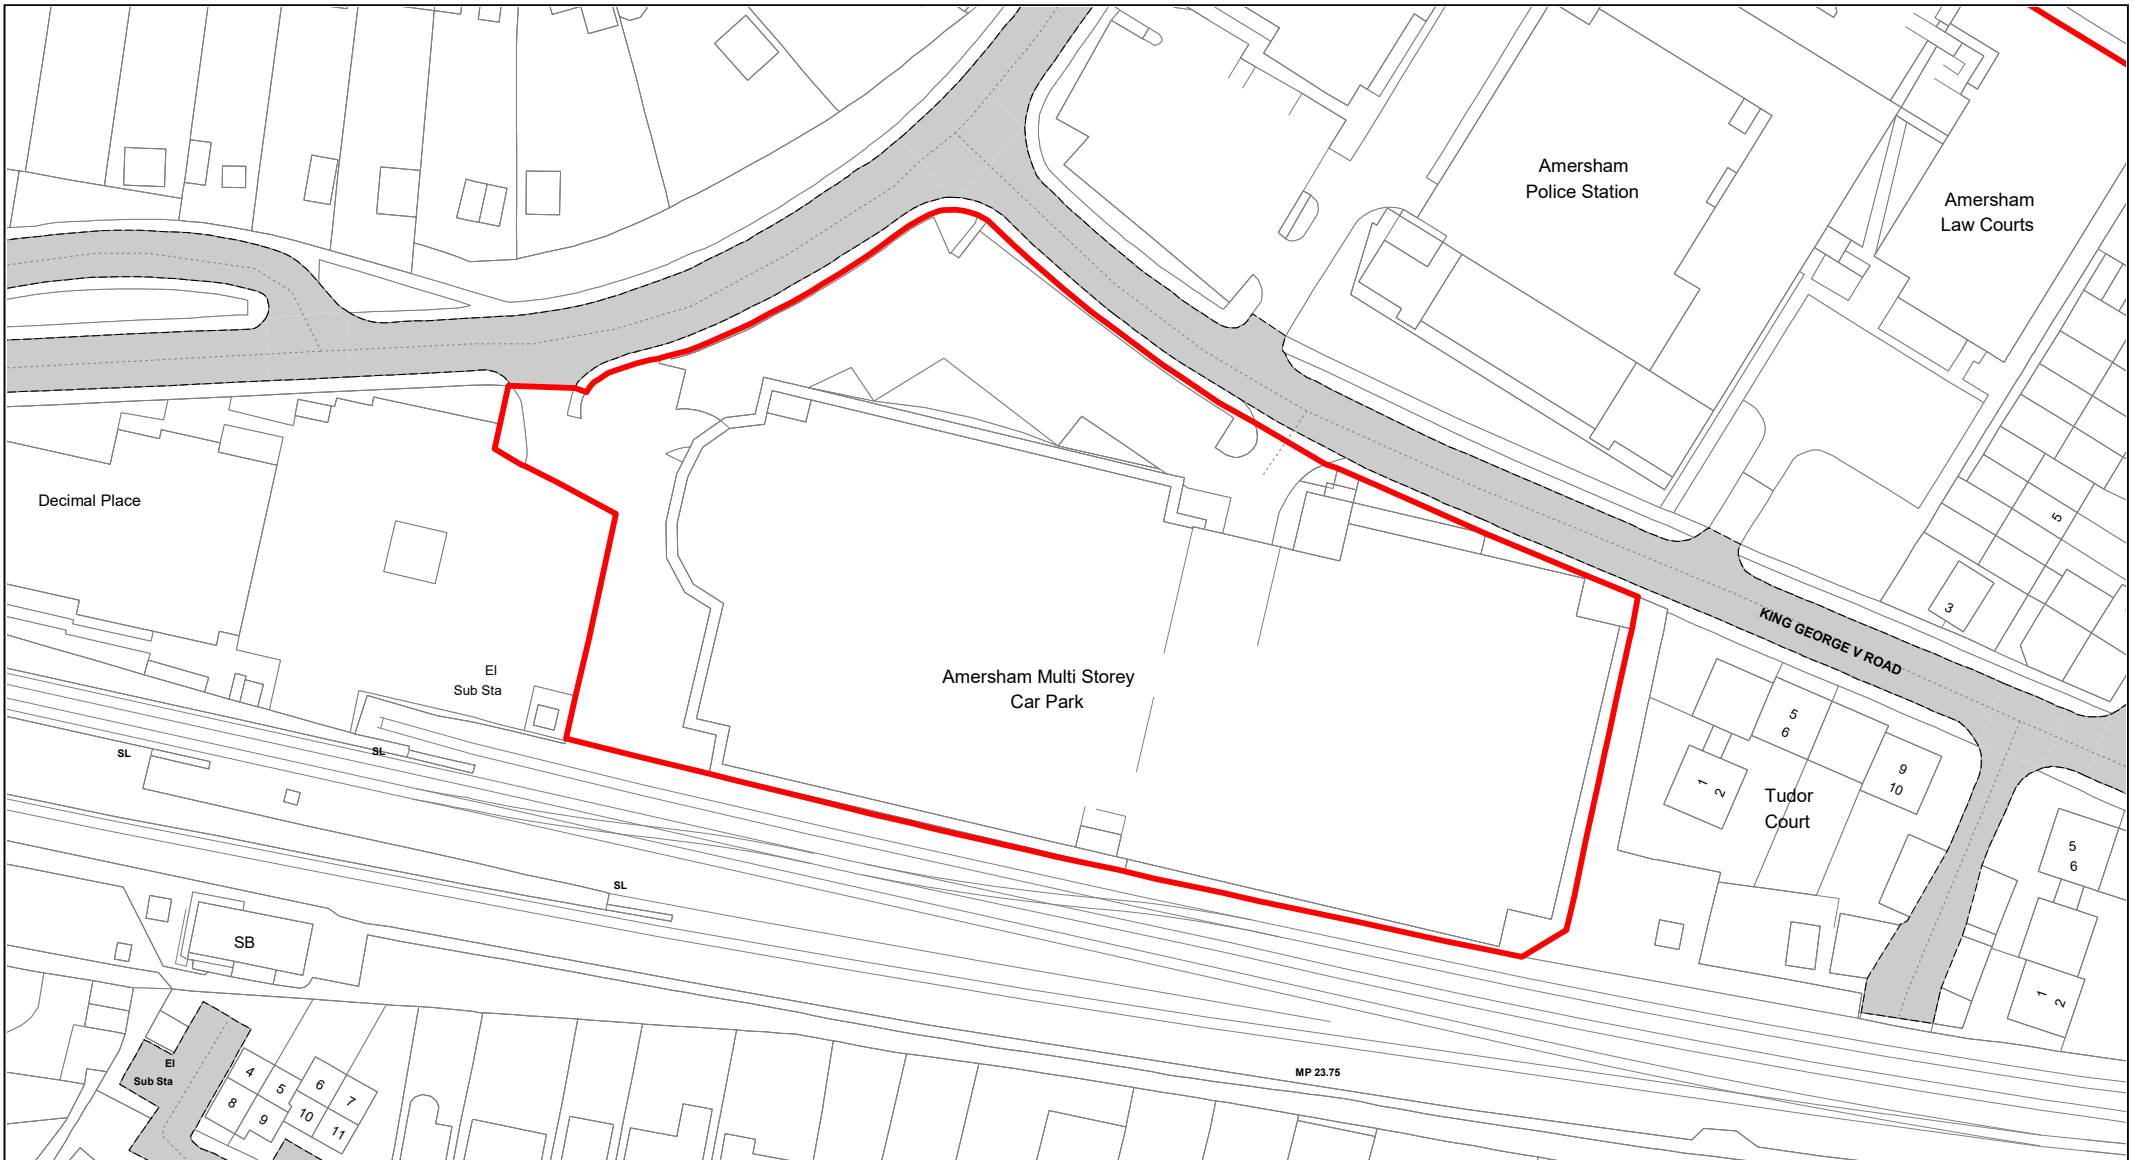

Amersham Multi-Storey

© Crown copyright. All rights reserved
Buckinghamshire Council
Licence No. 100021529 2020

SCALE	1 : 1000
DATE	19/02/2021
DRAWING No.	063
DRAWN BY	BOM
REVISION No.	001