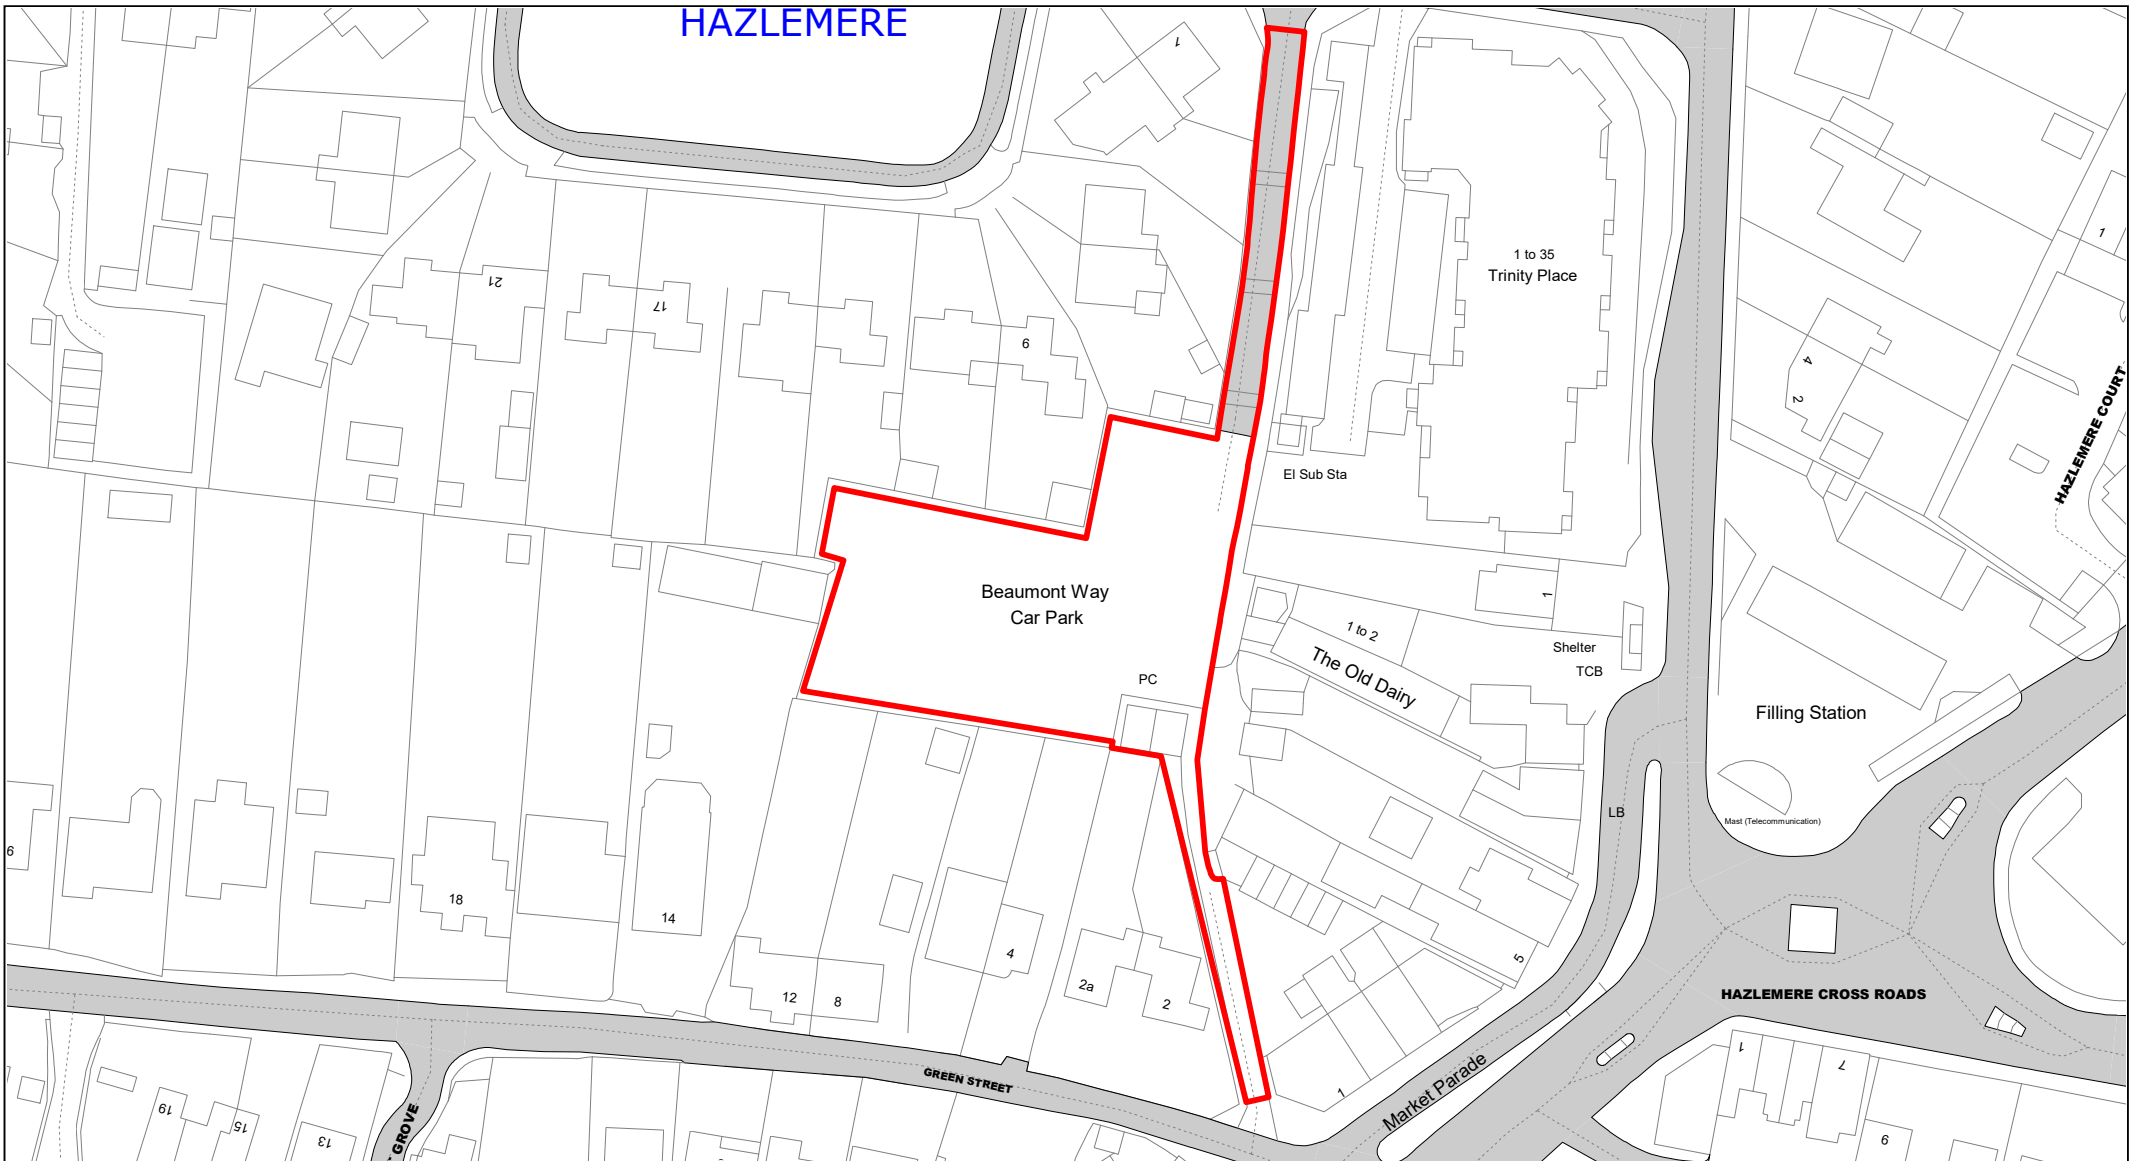

Beaumont Way

© Crown copyright. All rights reserved
Buckinghamshire Council
Licence No. 100021529 2021

SCALE	1 : 1000
DATE	TBC
DRAWING No.	052
DRAWN BY	IWT
REVISION No.	001