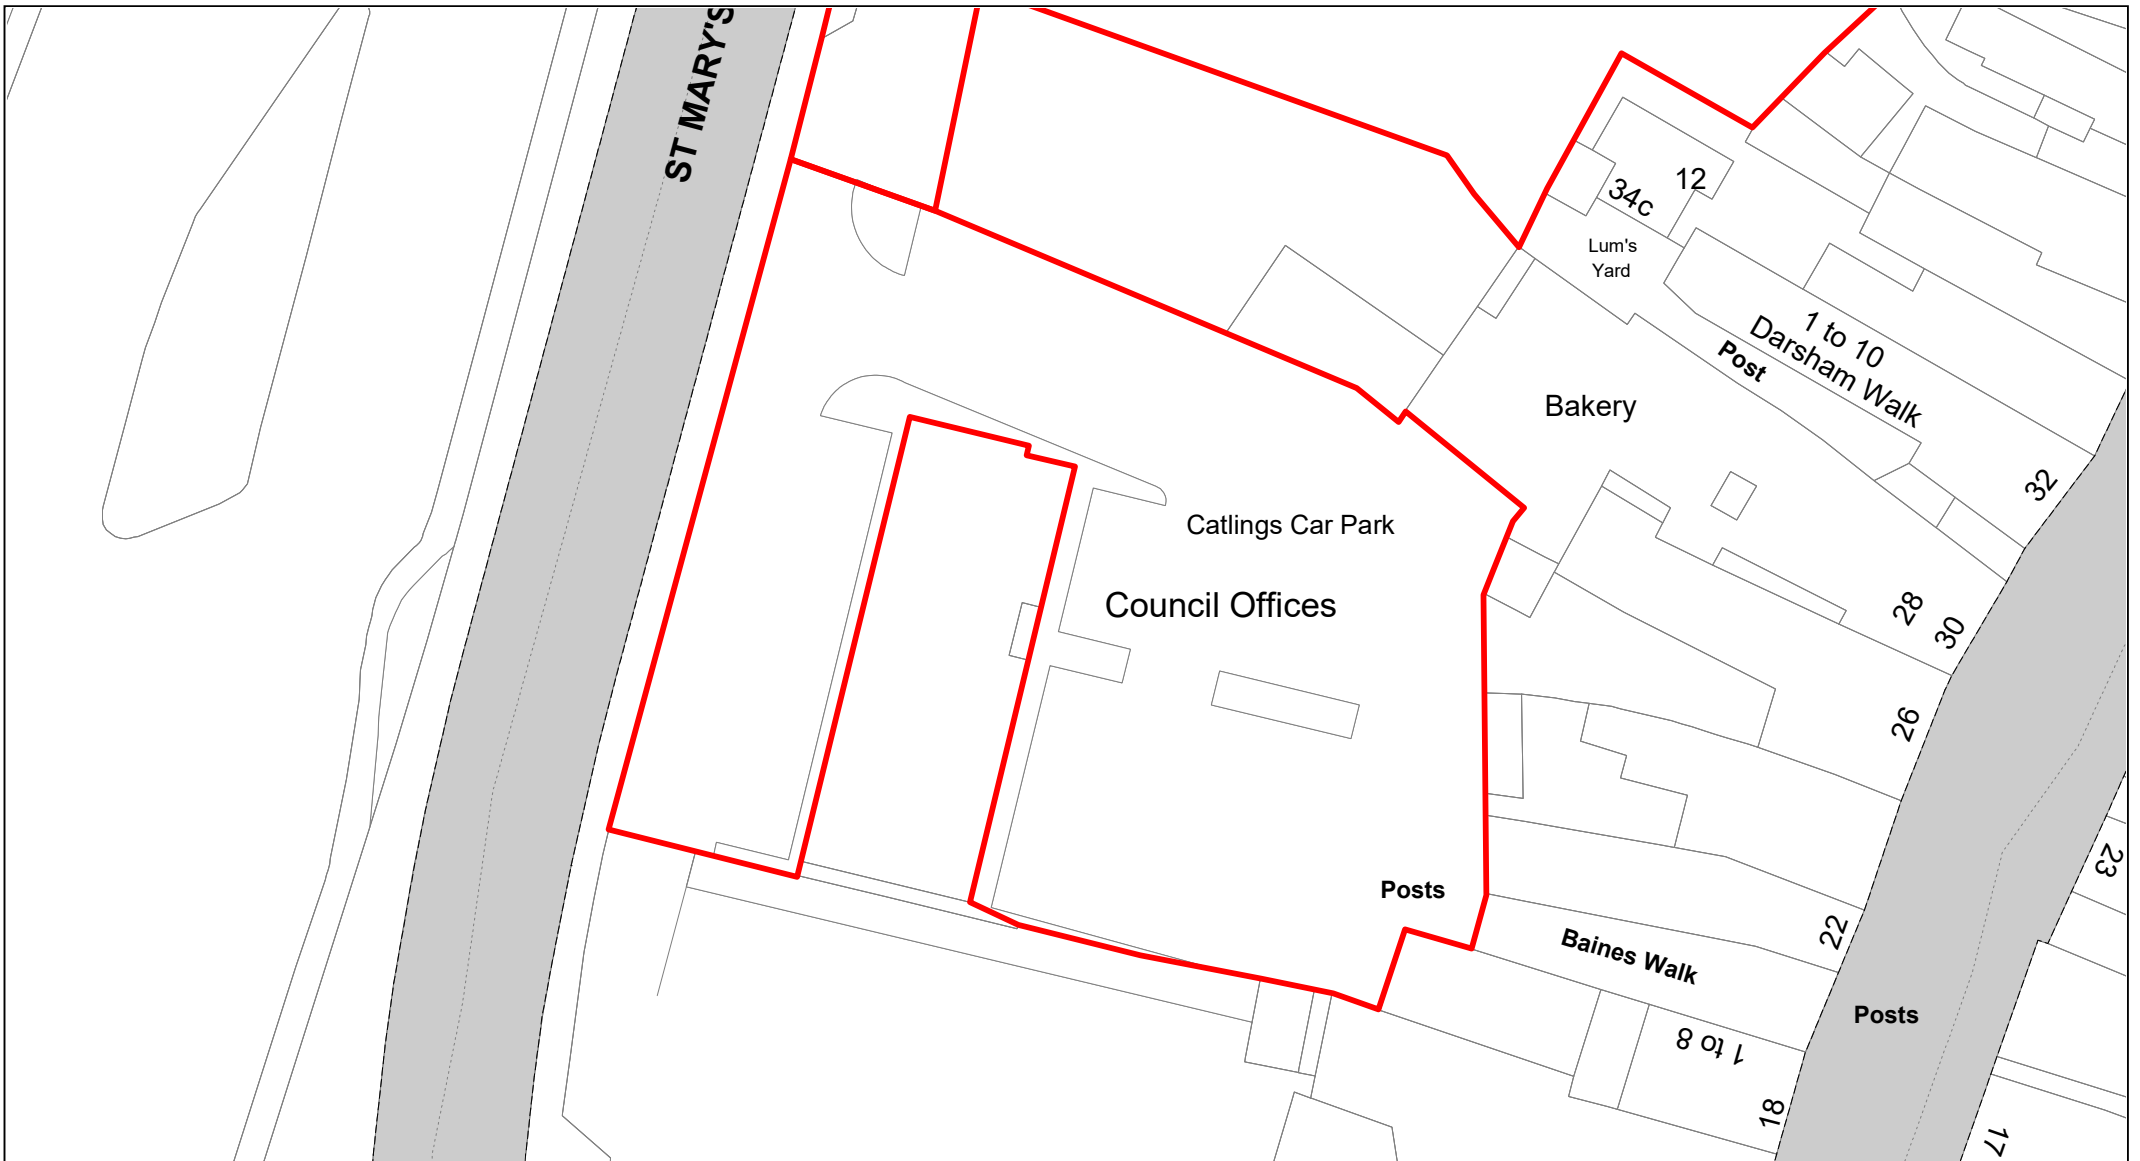

SCALE	1 : 750
DATE	19/02/2021
DRAWING No.	072
DRAWN BY	BOM
REVISION No.	001

Saffron Meadow

© Crown copyright. All rights reserved
 Buckinghamshire Council
 Licence No. 100021529 2020

SCALE	1 : 500
DATE	19/02/2021
DRAWING No.	073
DRAWN BY	BOM
REVISION No.	001