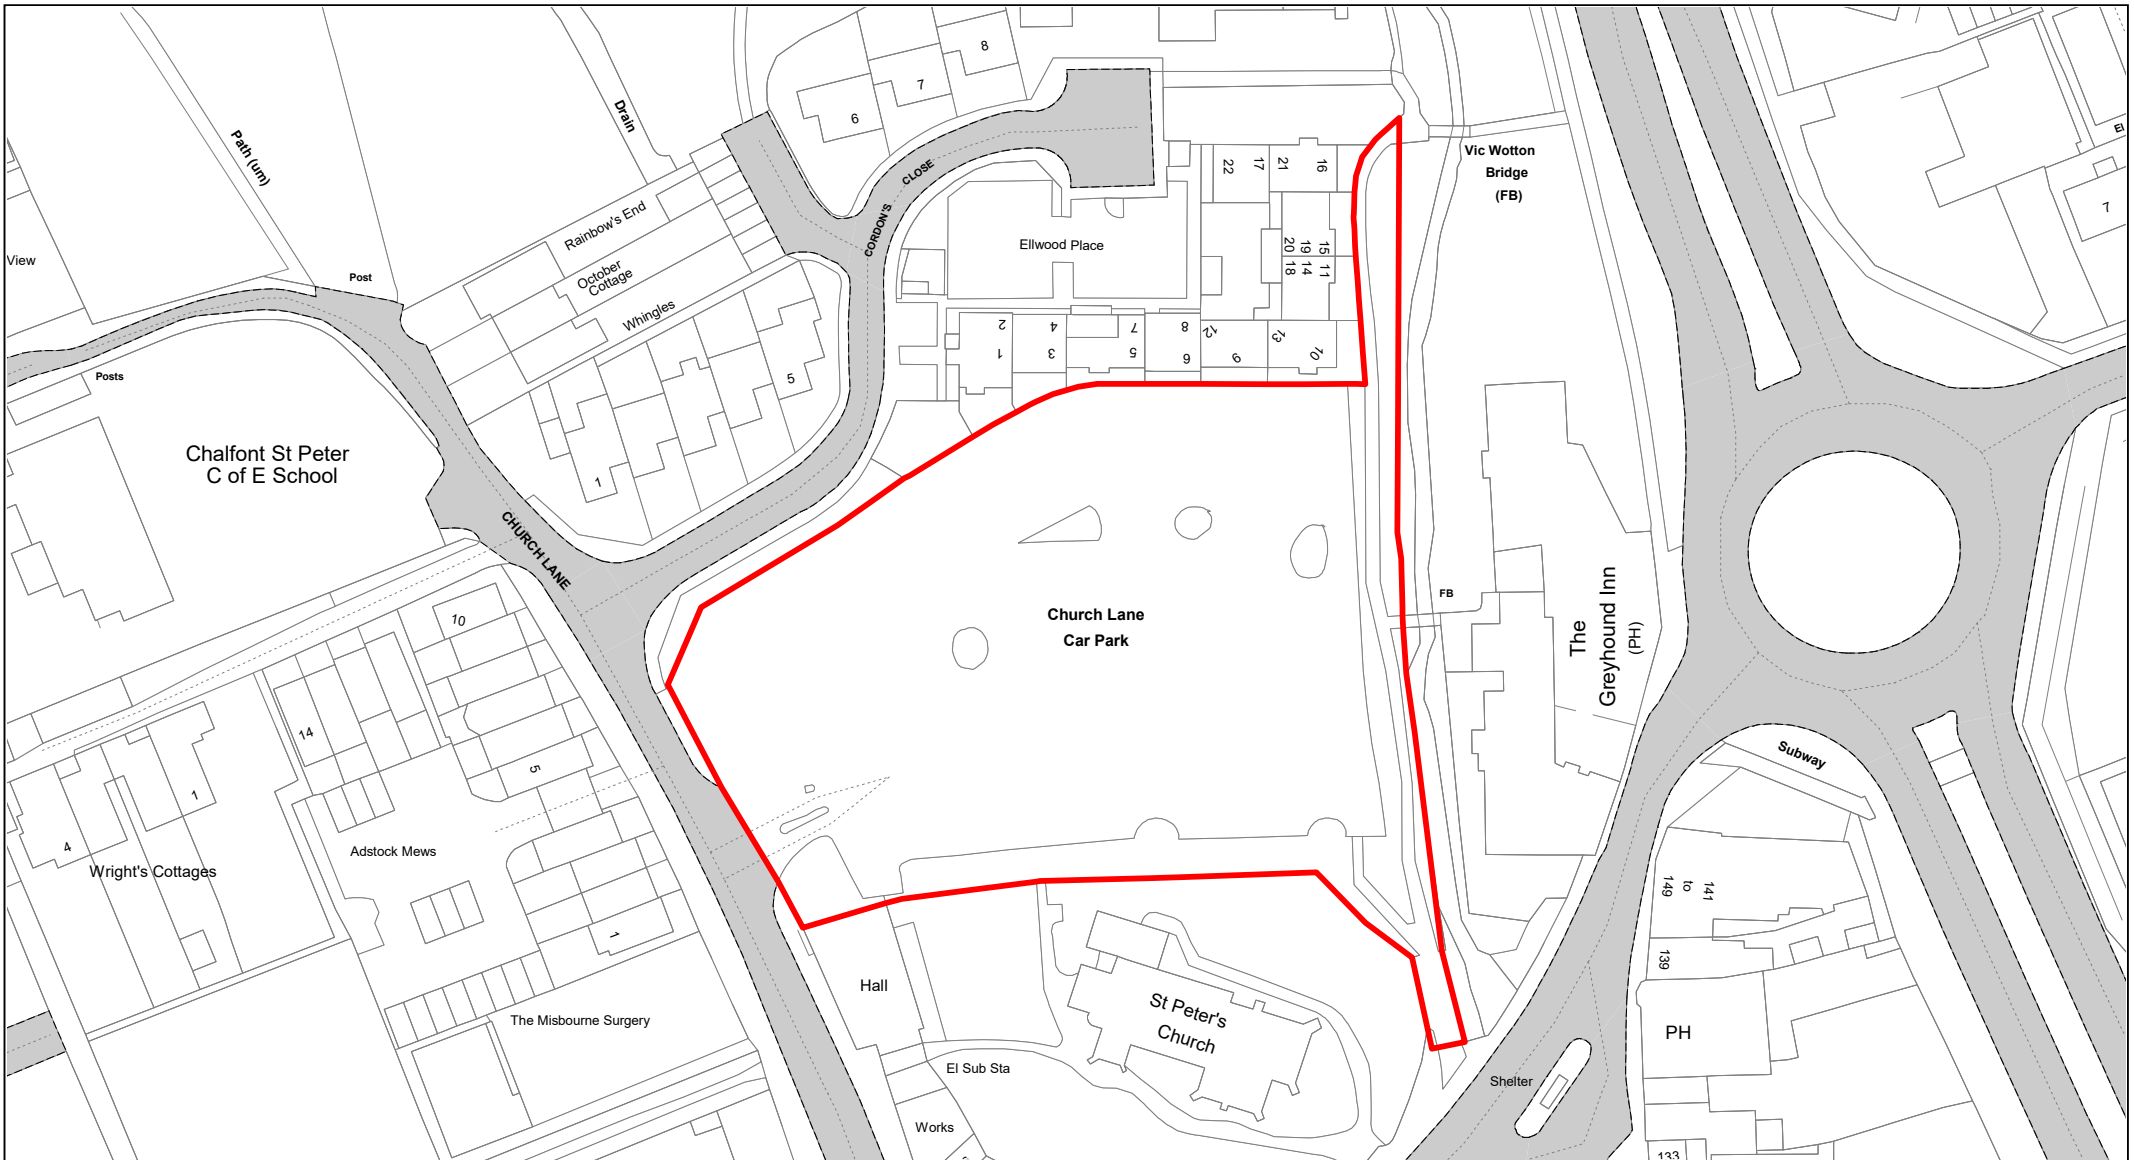

© Crown copyright. All rights reserved
 Buckinghamshire Council
 Licence No. 100021529 2020

SCALE	1 : 1750
DATE	19/02/2021
DRAWING No.	070
DRAWN BY	BOM
REVISION No.	001

Church Lane

© Crown copyright. All rights reserved
 Buckinghamshire Council
 Licence No. 100021529 2020