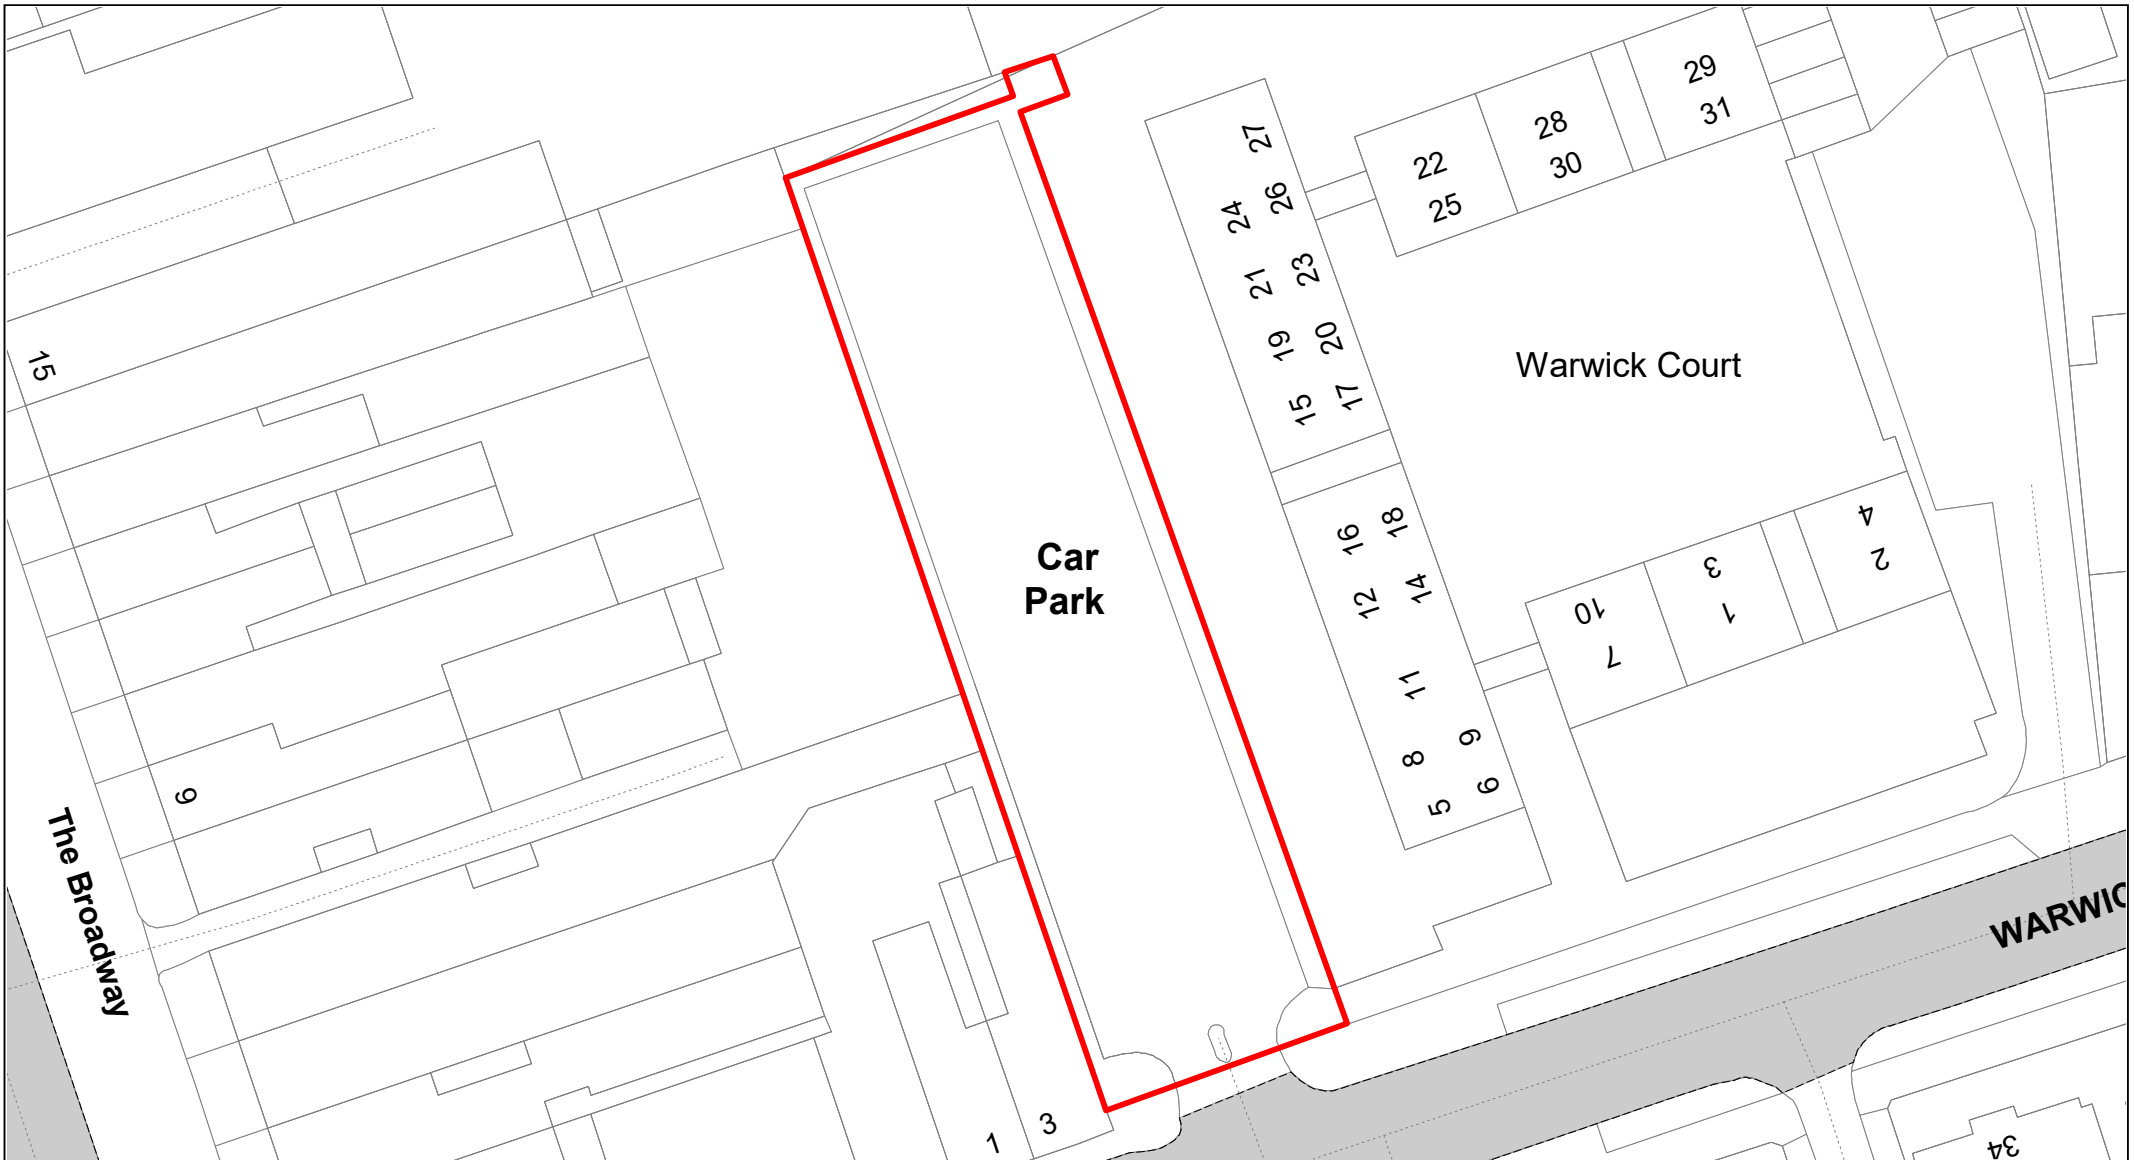

Warwick Road

© Crown copyright. All rights reserved
Buckinghamshire Council
Licence No. 100021529 2020

SCALE	1 : 500
DATE	19/02/2021
DRAWING No.	083
DRAWN BY	BOM
REVISION No.	001