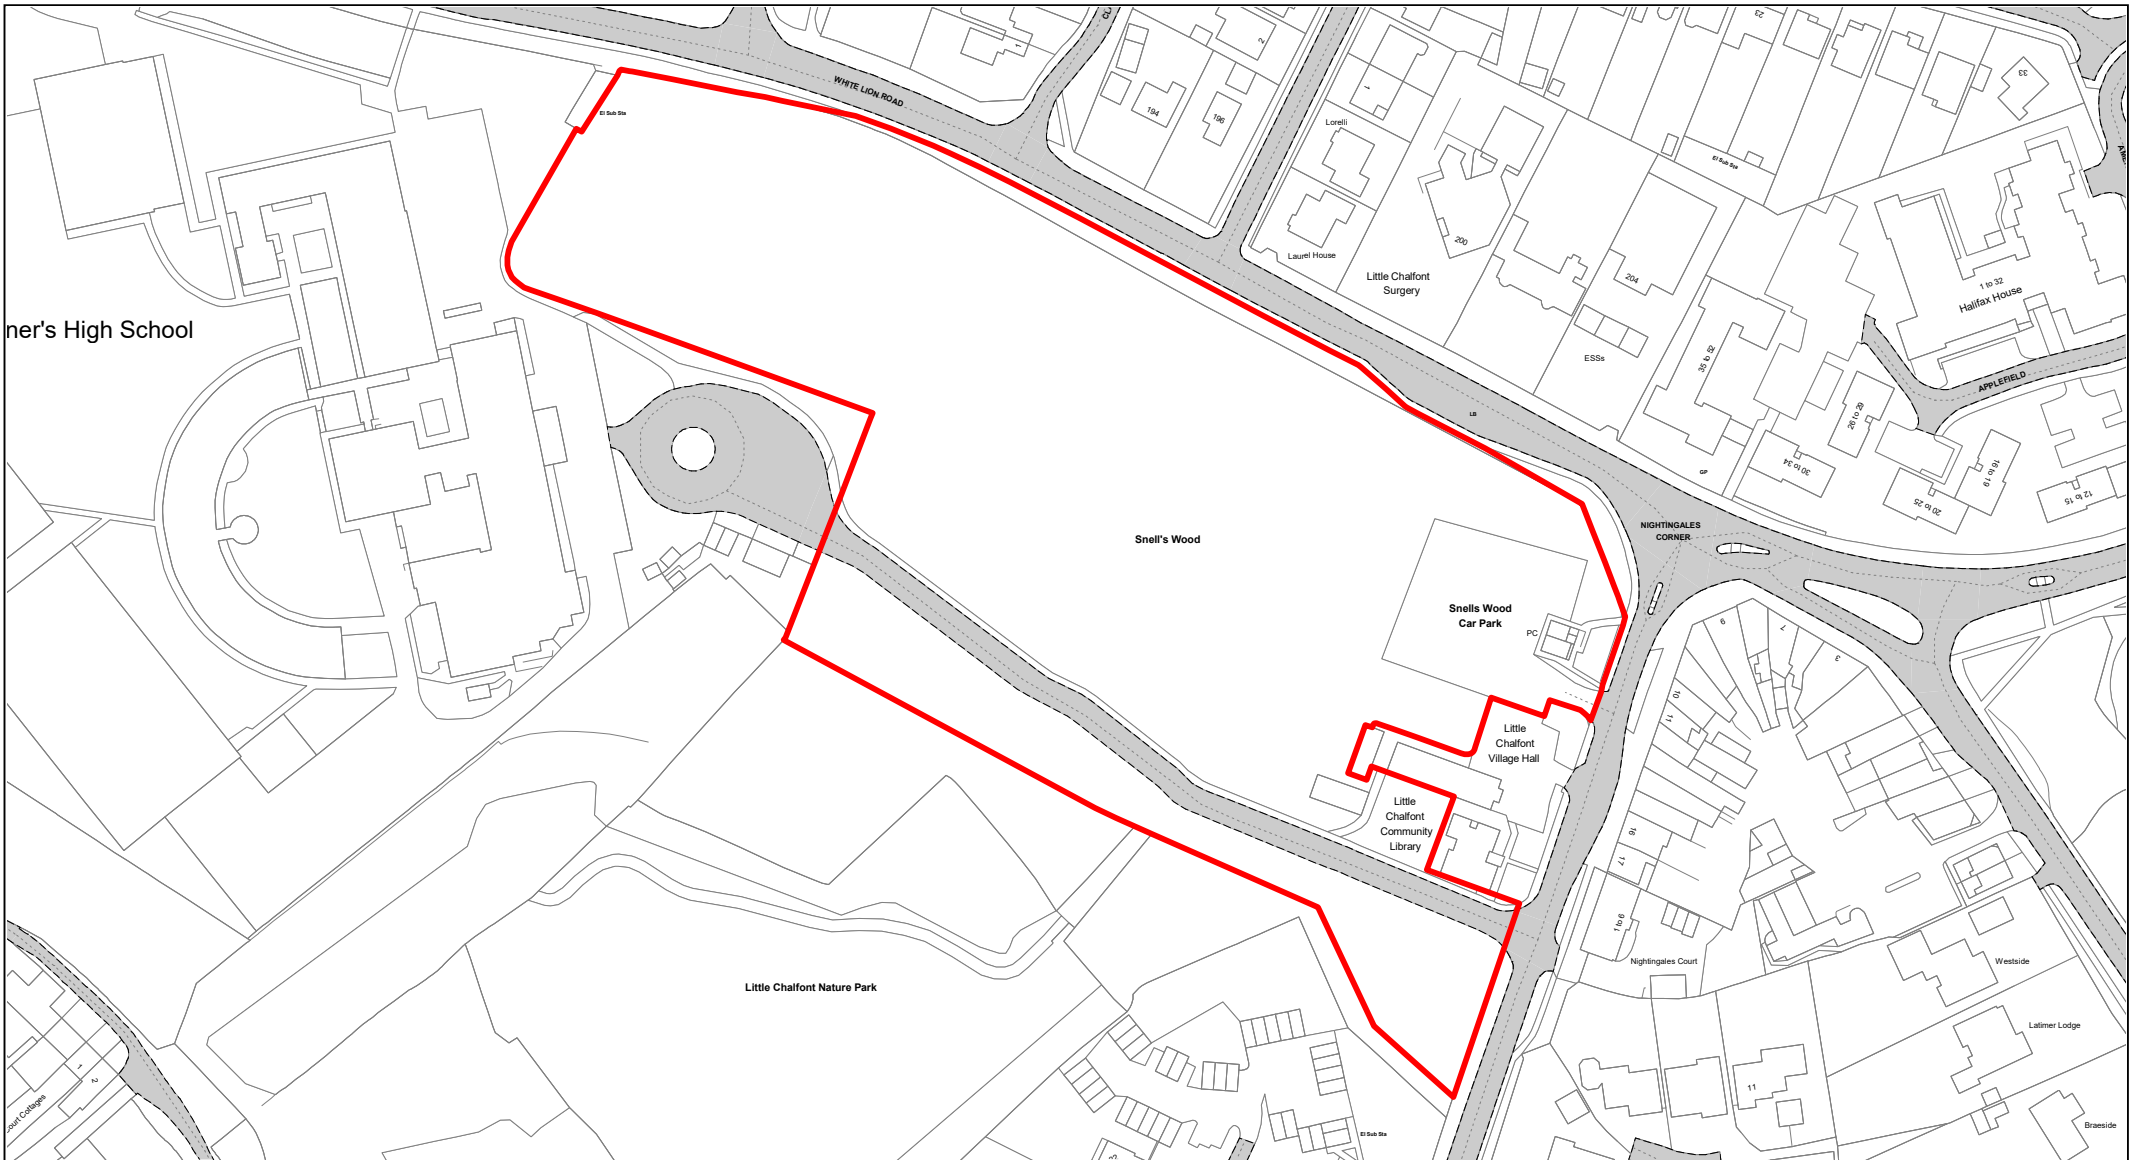

Snells Wood

© Crown copyright. All rights reserved
Buckinghamshire Council
Licence No. 100021529 2020

SCALE	1 : 1750
DATE	19/02/2021
DRAWING No.	070
DRAWN BY	BOM
REVISION No.	001