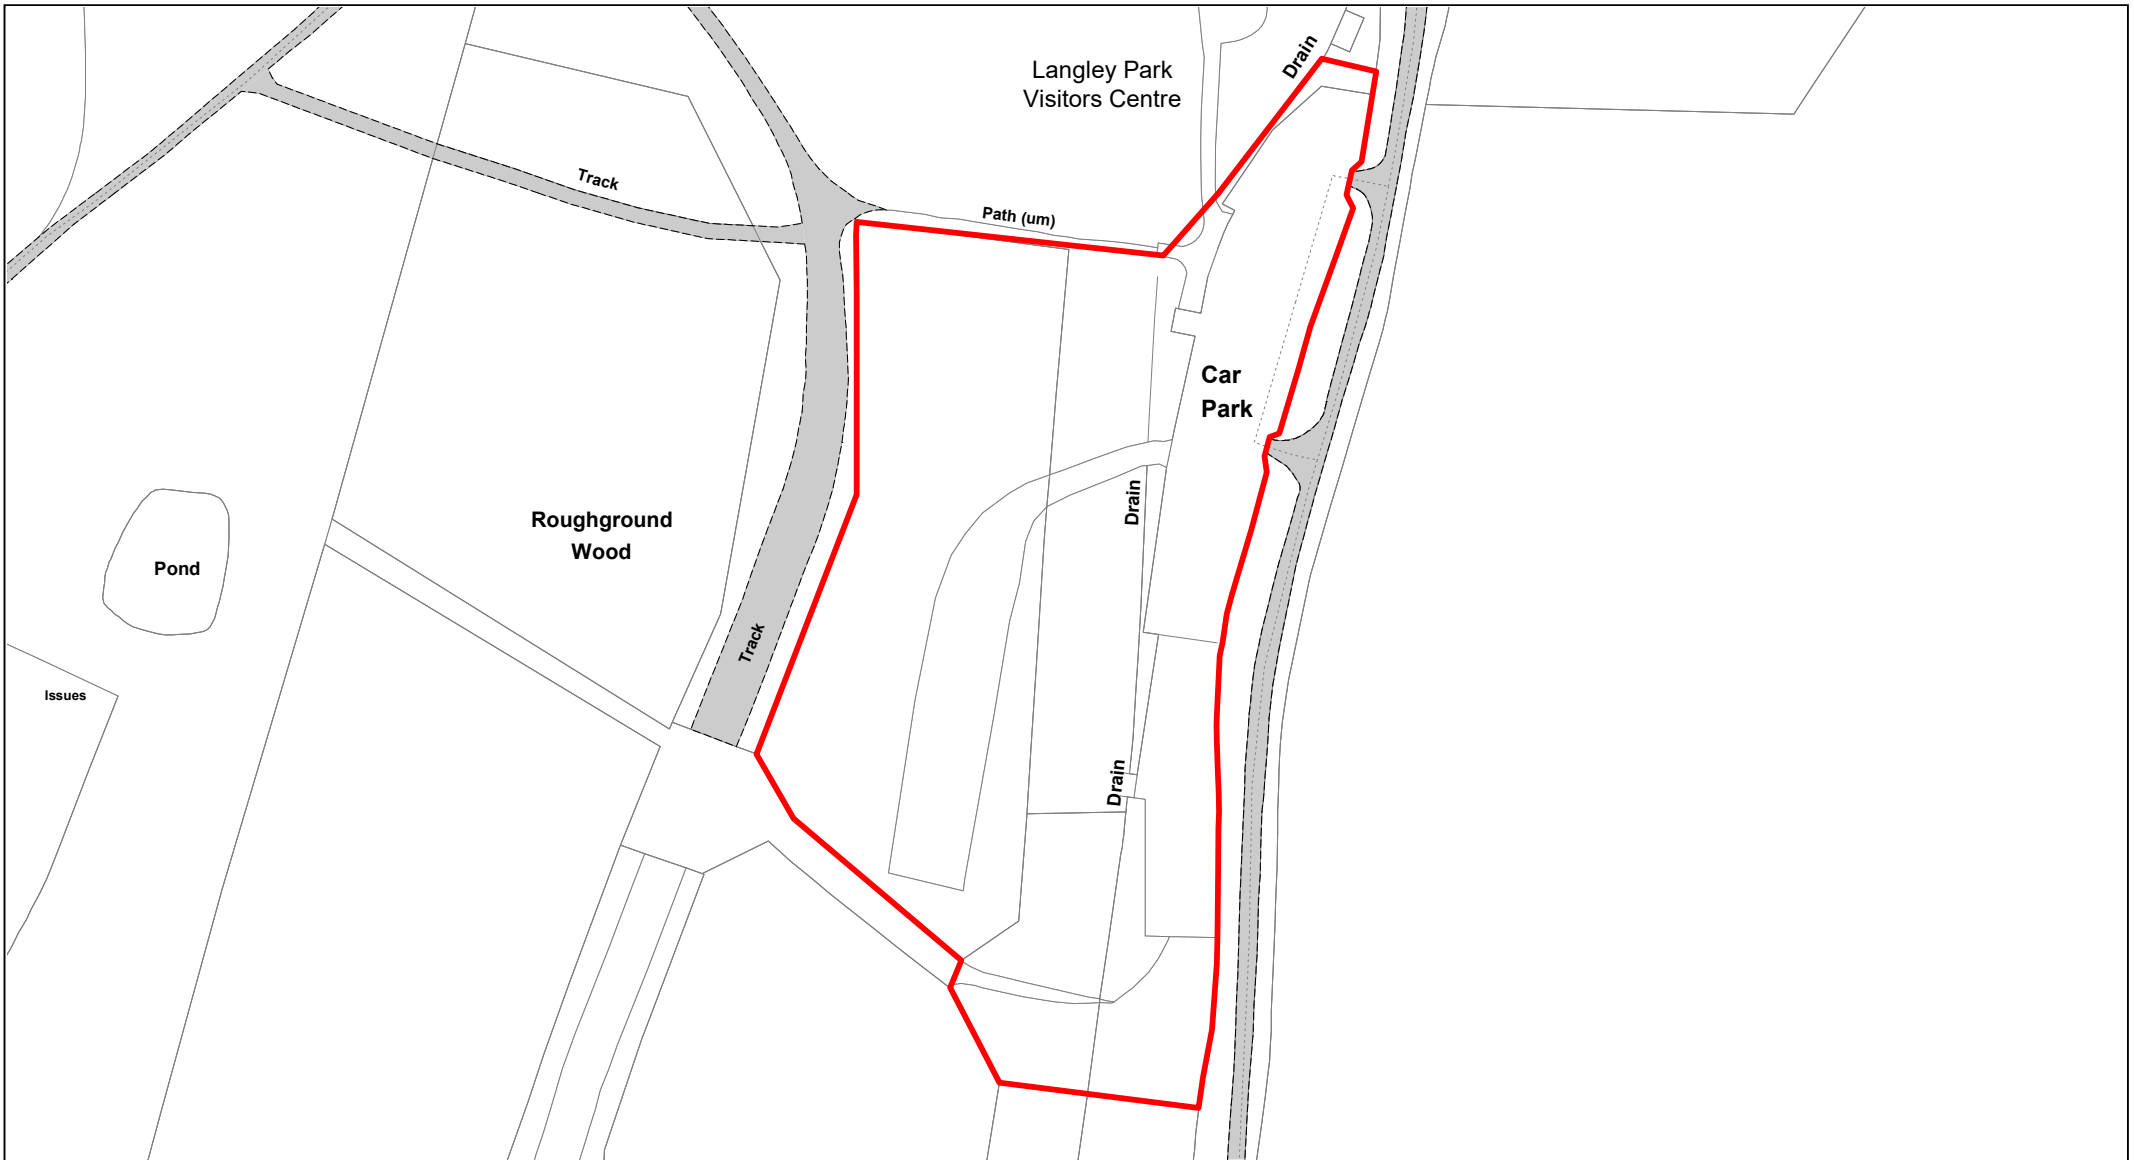

Langley Park Country Park

© Crown copyright. All rights reserved
Buckinghamshire Council
Licence No. 100021529 2020

SCALE	1 : 1500
DATE	19/02/2021
DRAWING No.	097
DRAWN BY	BOM
REVISION No.	001