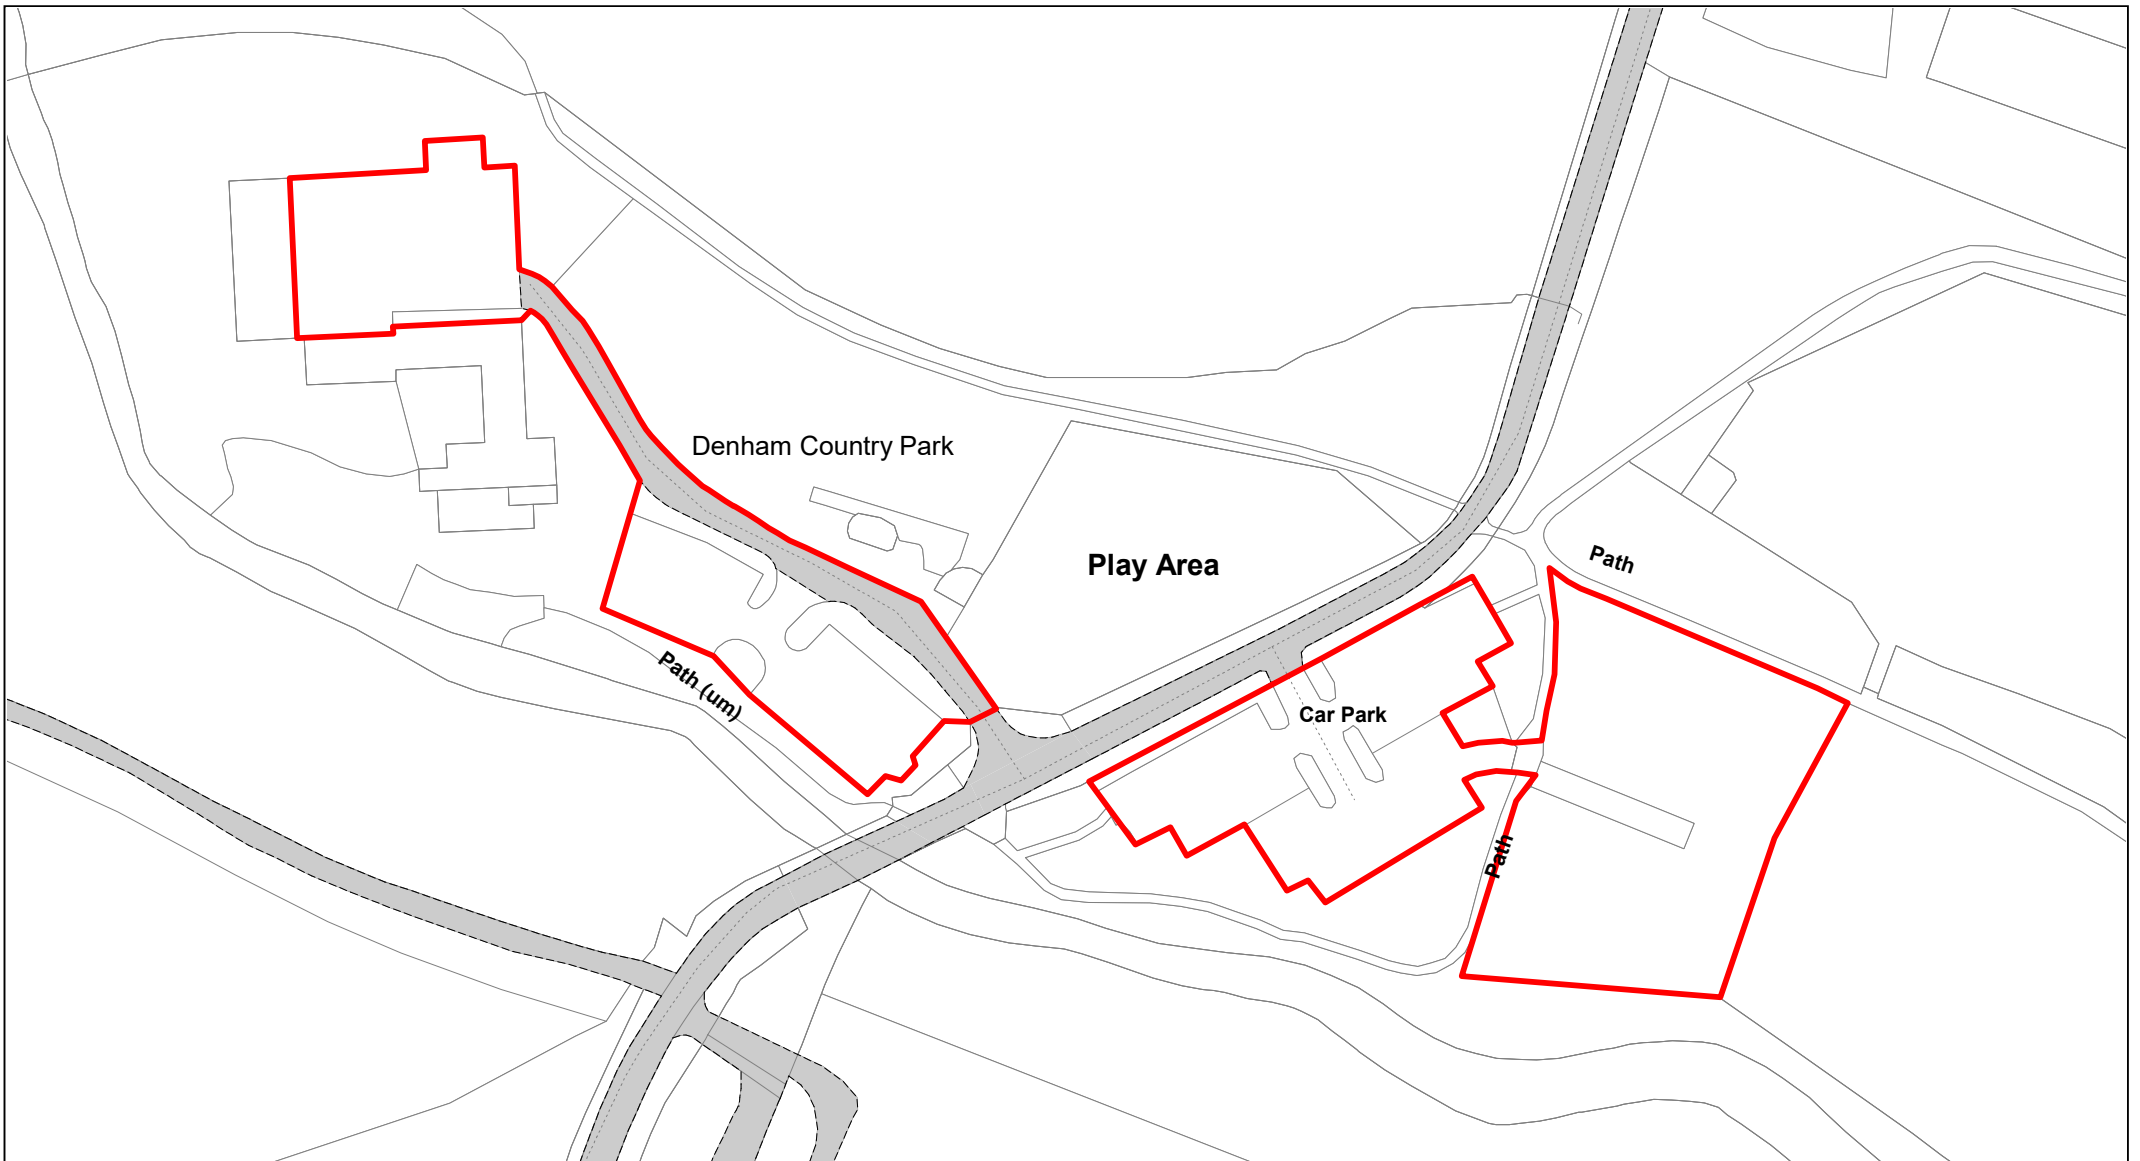

© Crown copyright. All rights reserved
 Buckinghamshire Council
 Licence No. 100021529 2020

SCALE	1 : 1500
DATE	19/02/2021
DRAWING No.	097
DRAWN BY	BOM
REVISION No.	001

Denham Country Park

© Crown copyright. All rights reserved
 Buckinghamshire Council
 Licence No. 100021529 2020