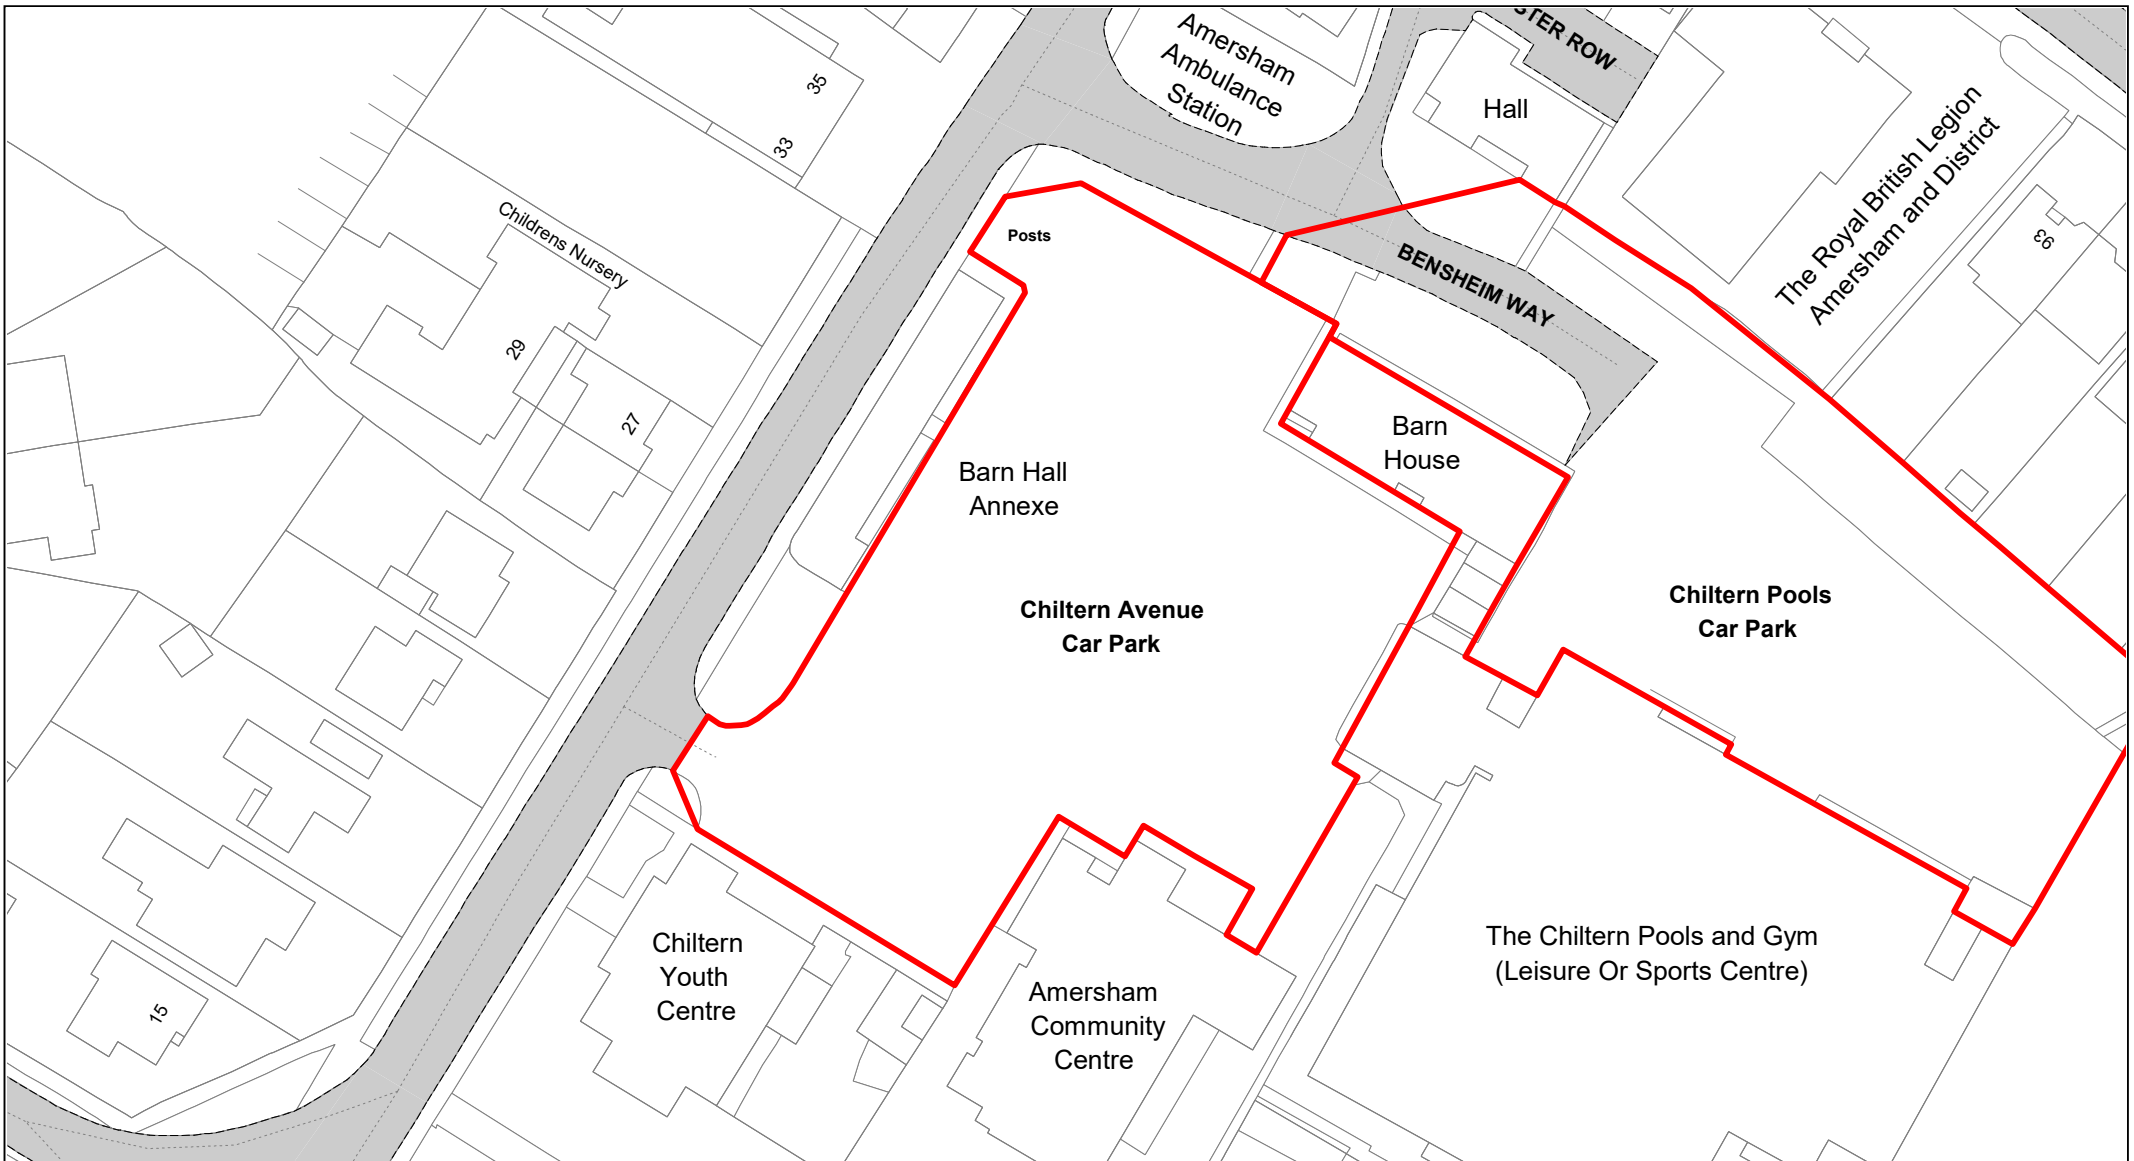

SCALE	1 : 1000
DATE	19/02/2021
DRAWING No.	062
DRAWN BY	BOM
REVISION No.	001

Amersham Multi-Storey

© Crown copyright. All rights reserved
 Buckinghamshire Council
 Licence No. 100021529 2020

SCALE	1 : 1000
DATE	19/02/2021
DRAWING No.	063
DRAWN BY	BOM
REVISION No.	001