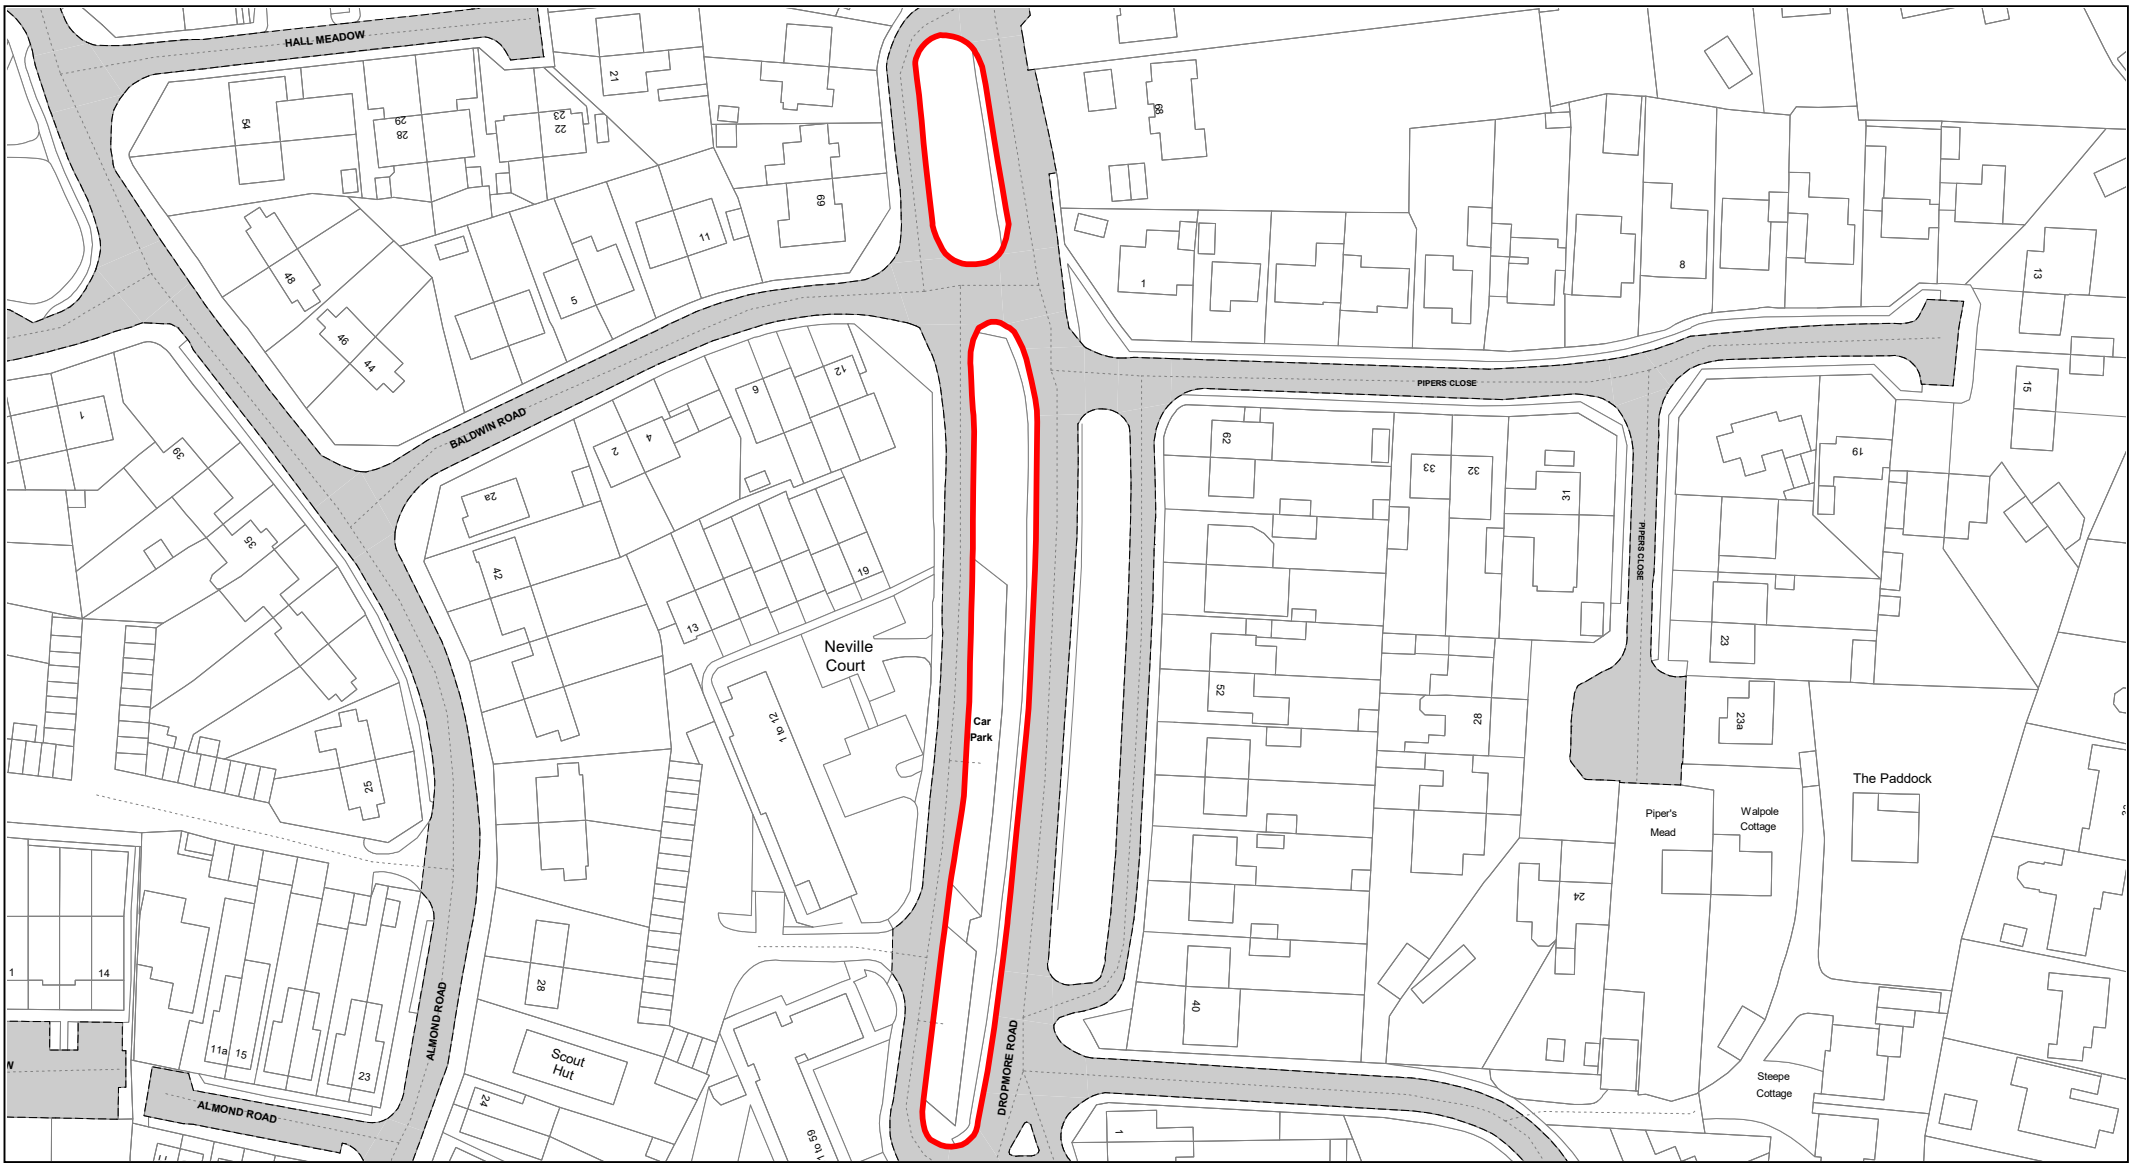

Neville Court

© Crown copyright. All rights reserved
Buckinghamshire Council
Licence No. 100021529 2020

SCALE	1 : 1250
DATE	19/02/2021
DRAWING No.	085
DRAWN BY	BOM
REVISION No.	001