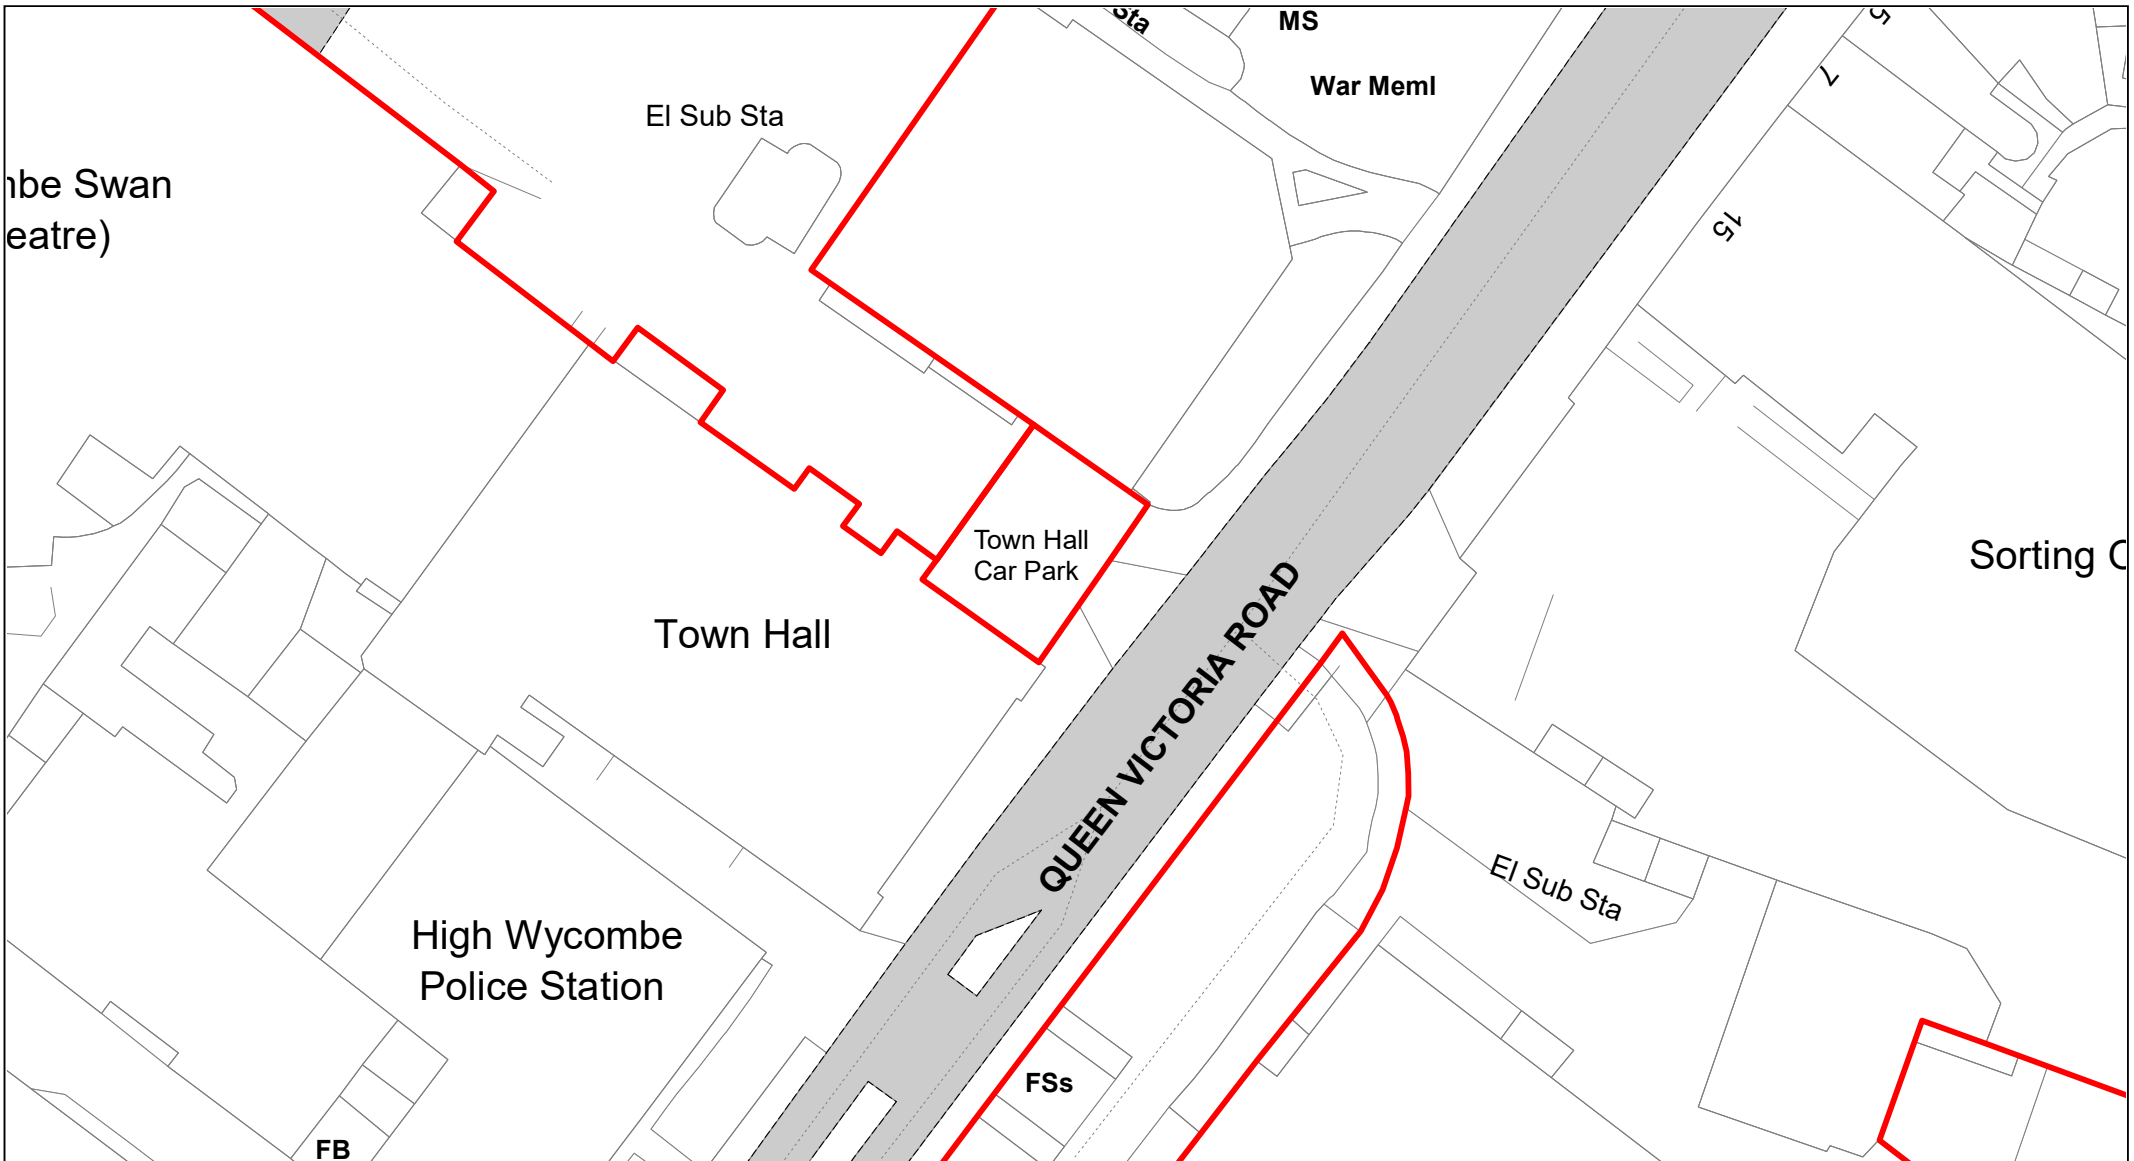

Town Hall

© Crown copyright. All rights reserved
Buckinghamshire Council
Licence No. 100021529 2020

SCALE	1 : 500
DATE	19/02/2021
DRAWING No.	058
DRAWN BY	BOM
REVISION No.	001