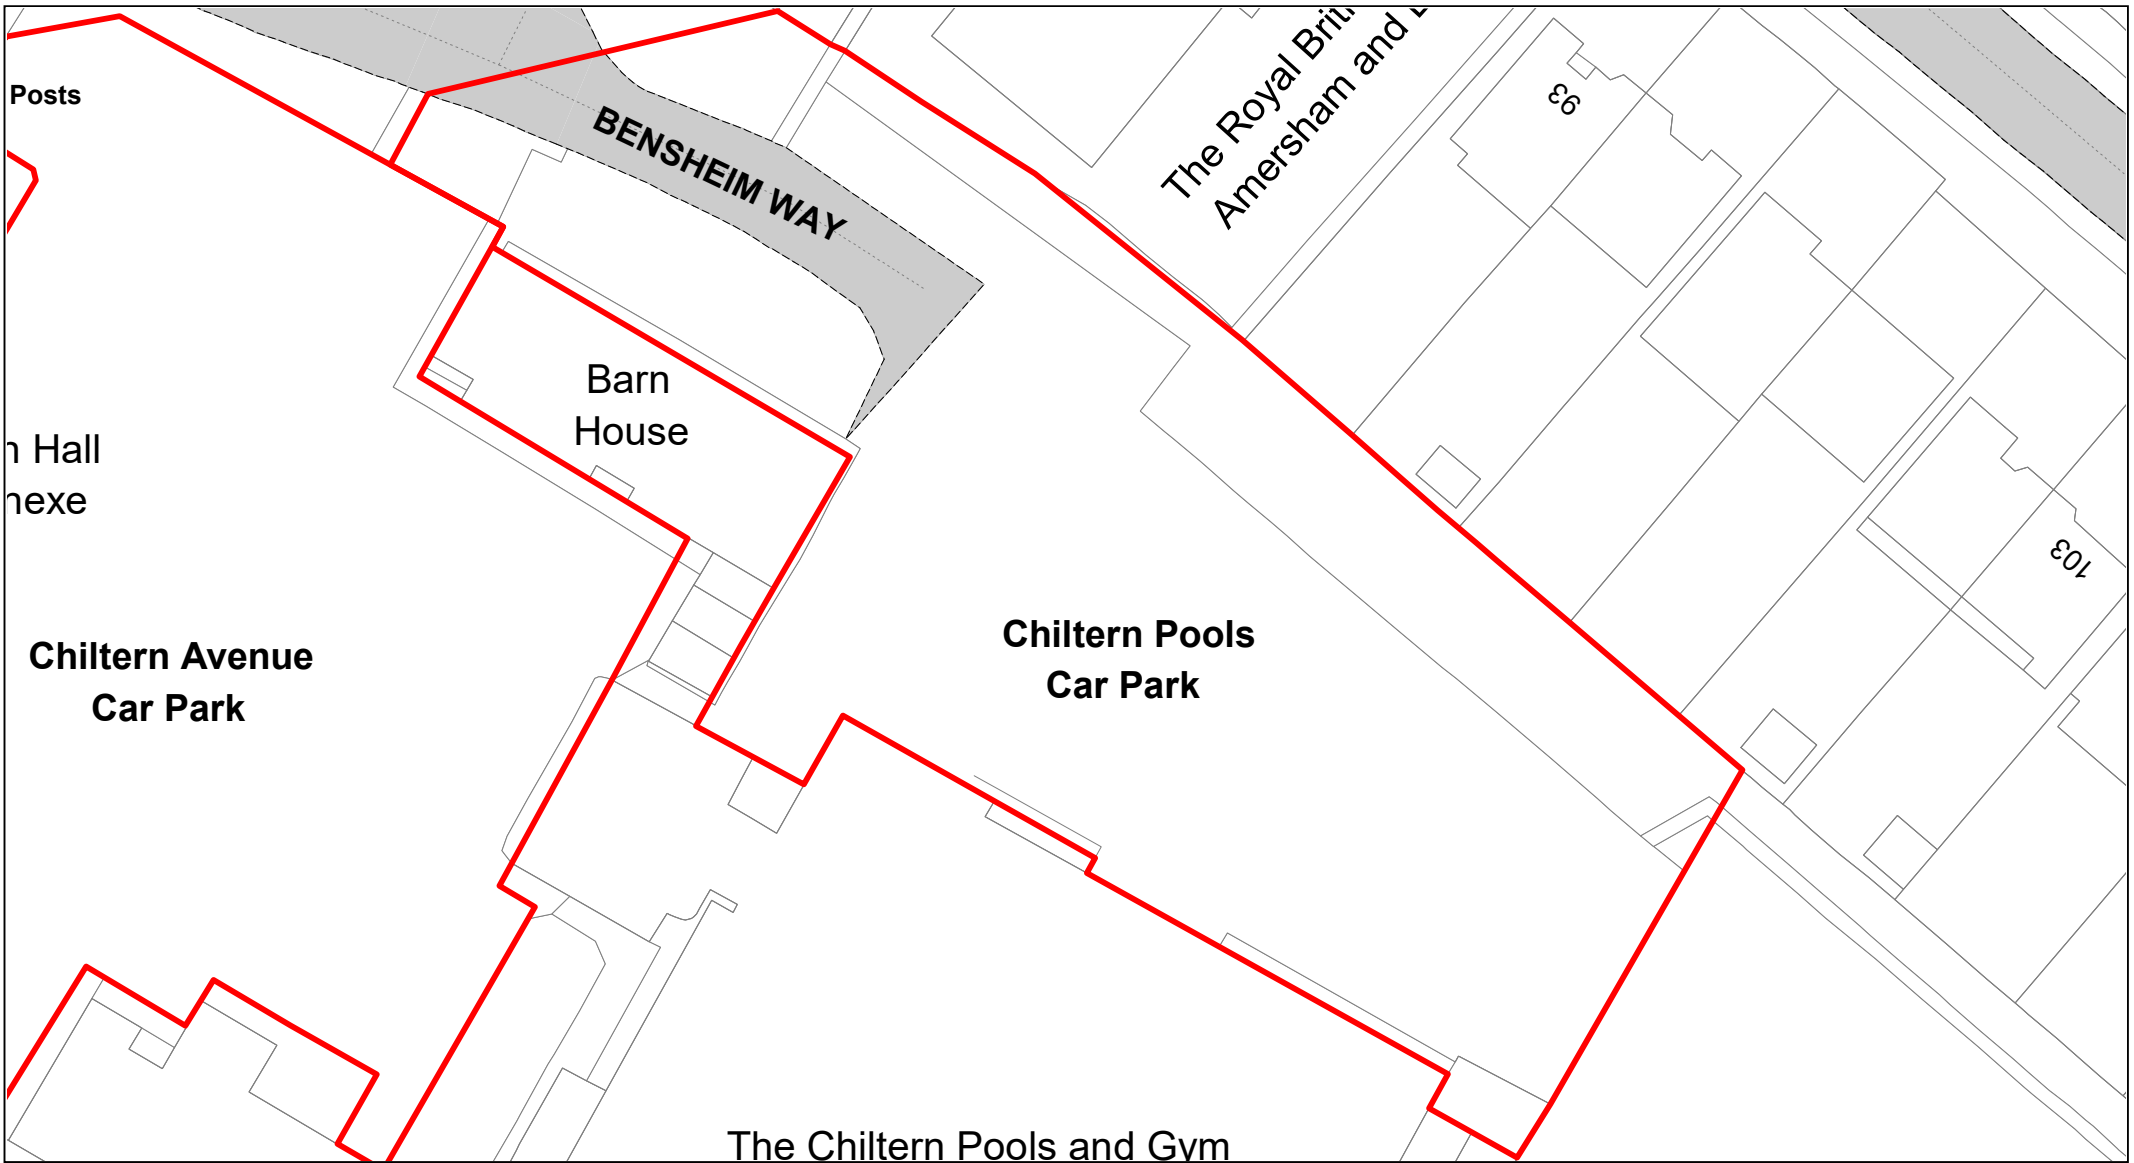

Chiltern Avenue

© Crown copyright. All rights reserved
 Buckinghamshire Council
 Licence No. 100021529 2020

SCALE	1 : 750
DATE	19/02/2021
DRAWING No.	064
DRAWN BY	BOM
REVISION No.	001

Chiltern Pools

© Crown copyright. All rights reserved
 Buckinghamshire Council
 Licence No. 100021529 2020