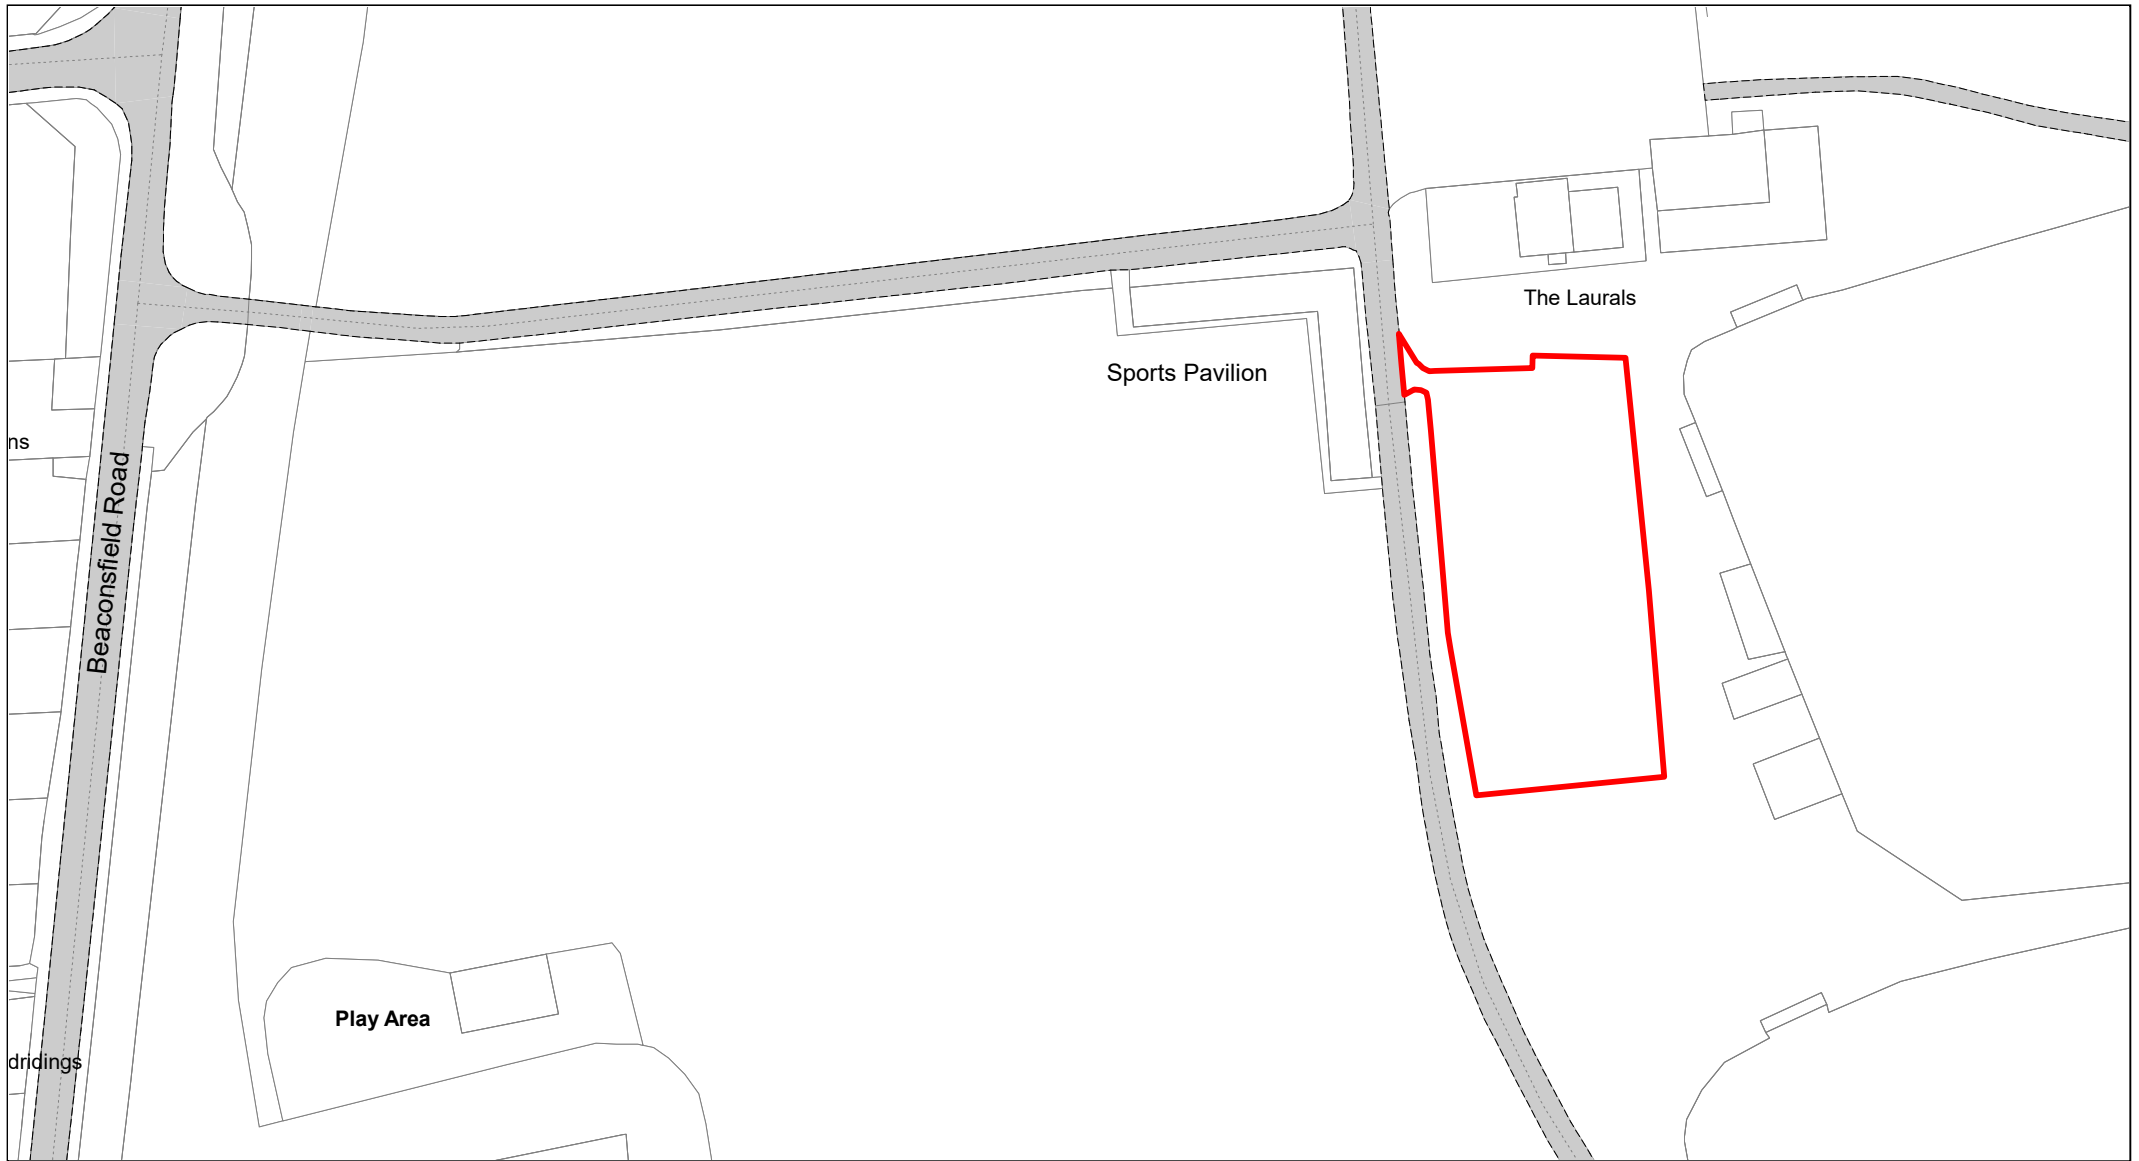

**Buckinghamshire
Council**

Farnham Park Playing Fields

© Crown copyright. All rights reserved
Buckinghamshire Council
Licence No. 100021529 2020

SCALE	1 : 1250
DATE	19/02/2021
DRAWING No.	093
DRAWN BY	BOM
REVISION No.	001