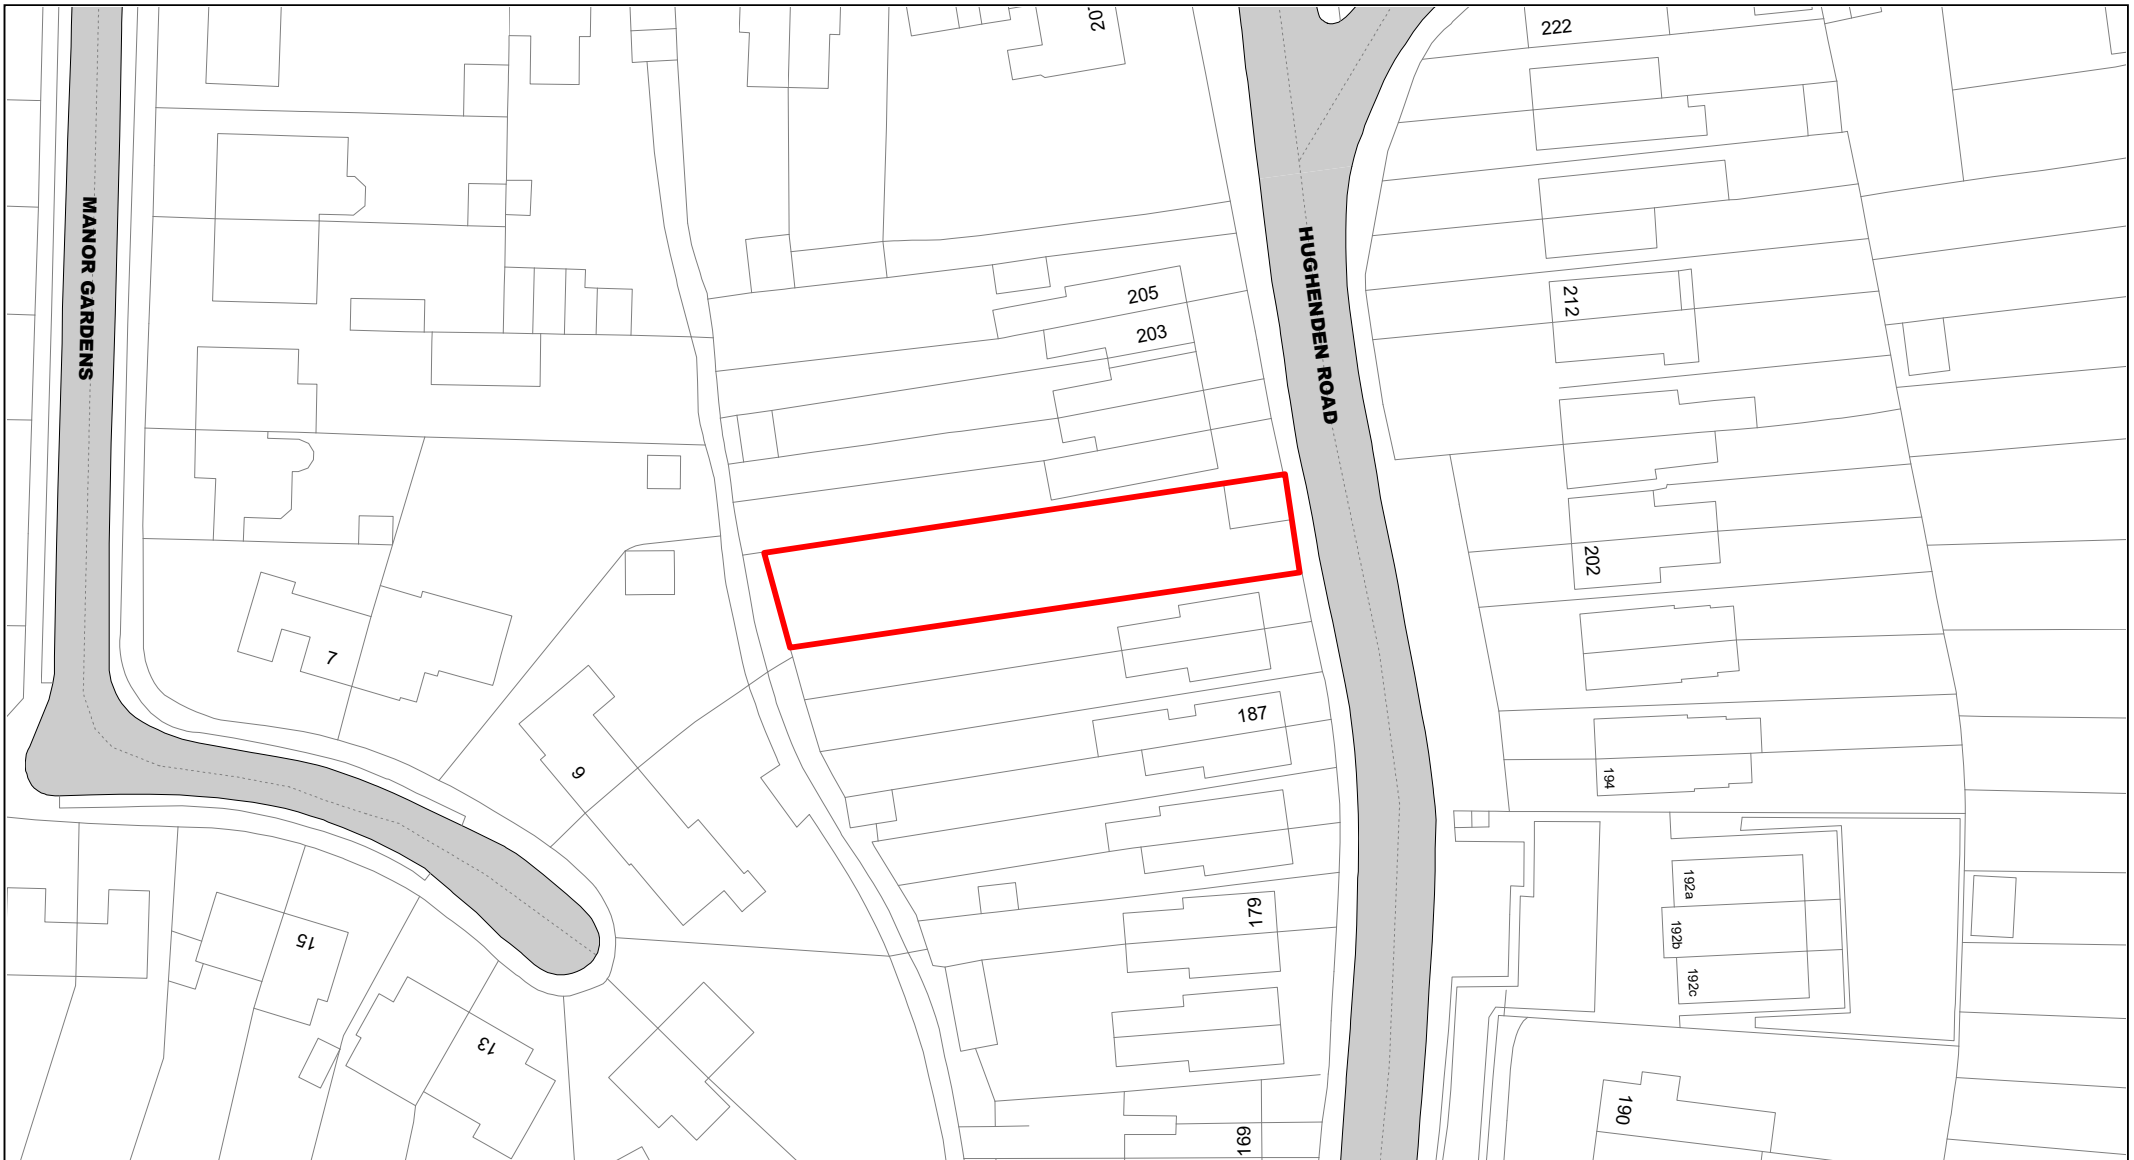

**Buckinghamshire
Council**

Hughenden Road

© Crown copyright. All rights reserved
Buckinghamshire Council
Licence No. 100021529 2021

SCALE	1 : 750
DATE	TBC
DRAWING No.	100
DRAWN BY	IWT
REVISION No.	001