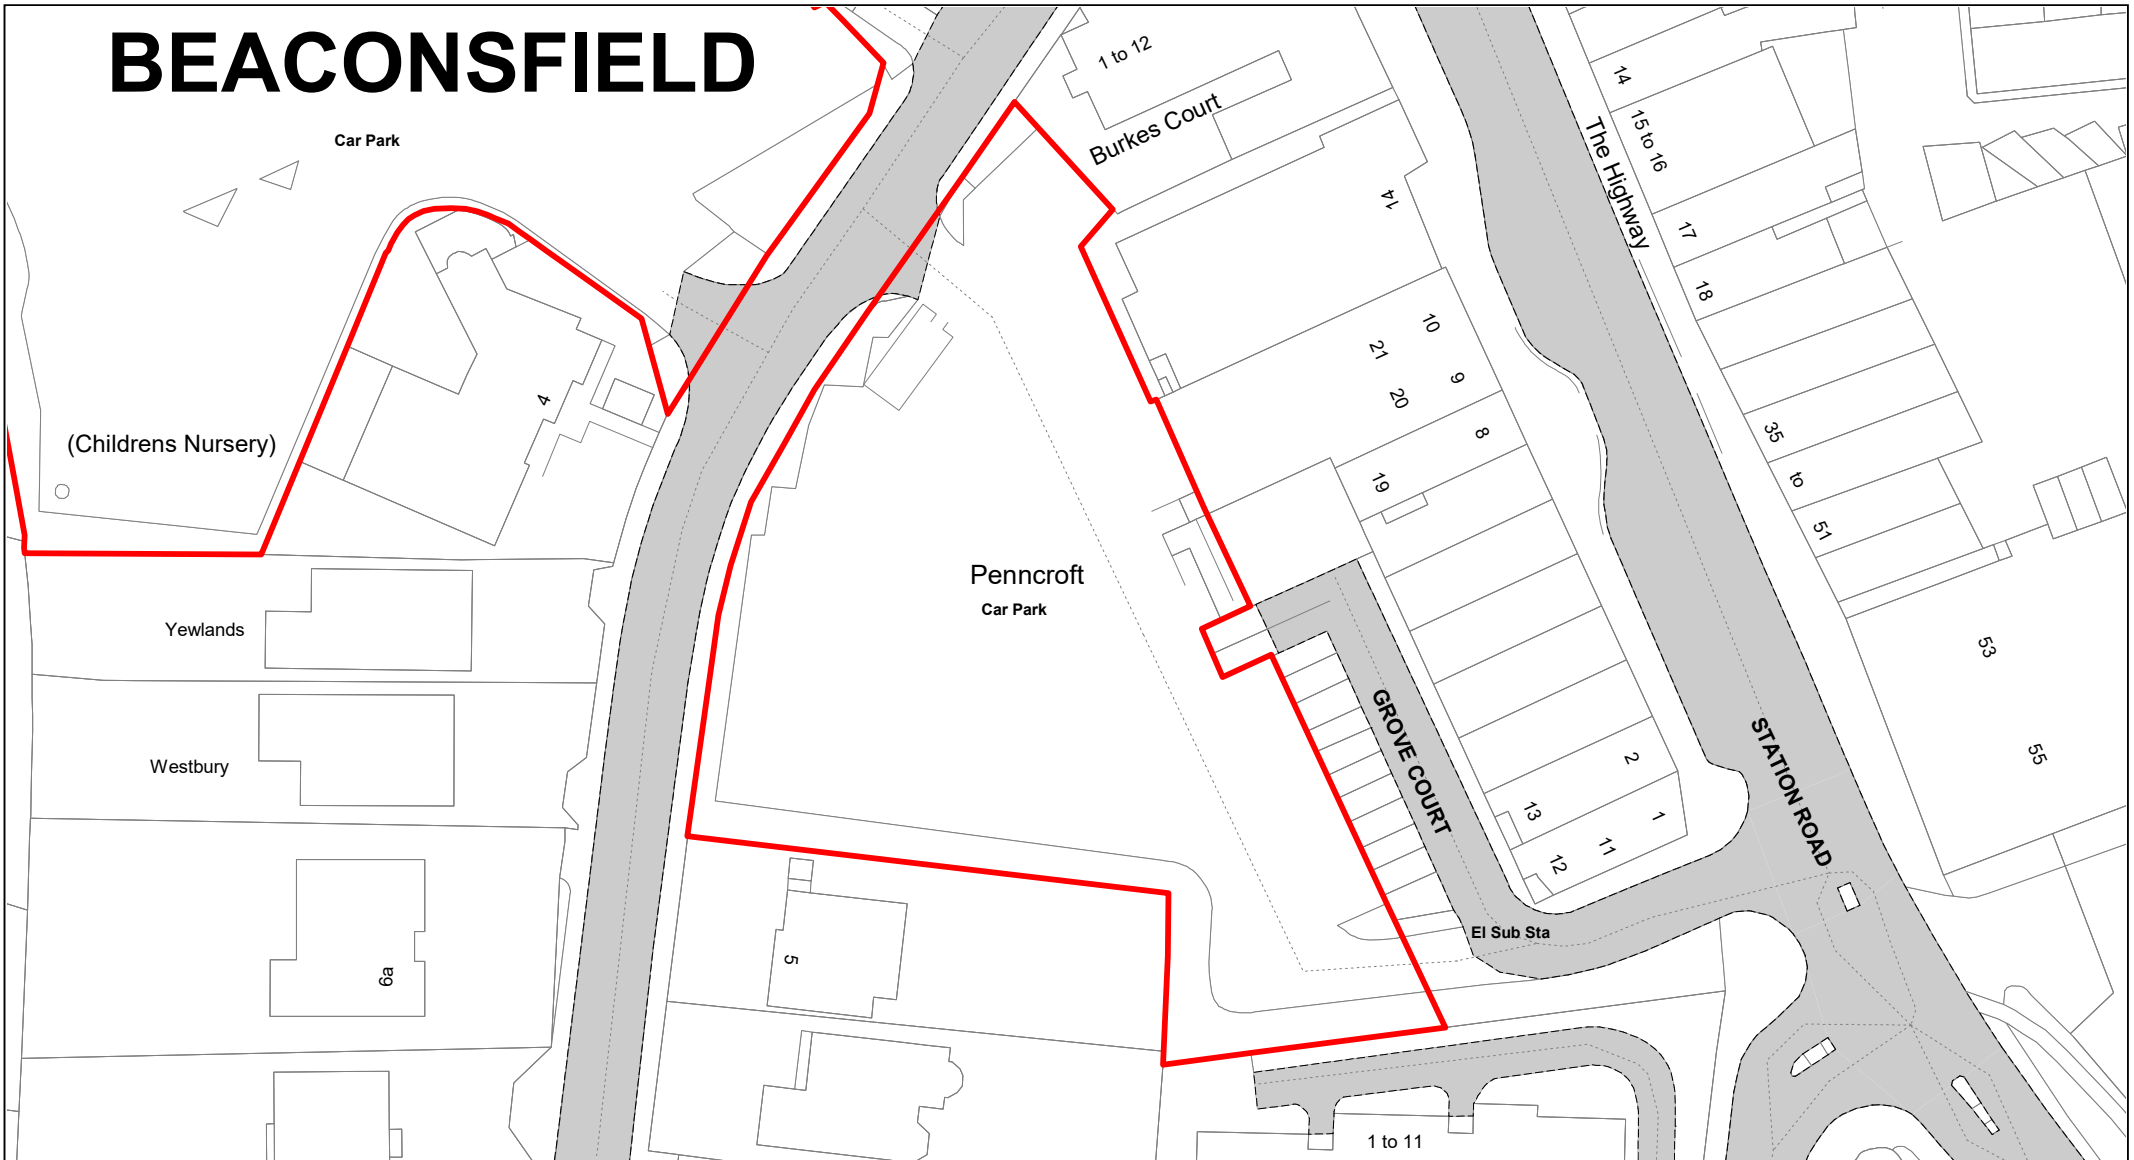

BEACONSFIELD

Penncroft, Burkes Road

© Crown copyright. All rights reserved
Buckinghamshire Council
Licence No. 100021529 2020

SCALE	1 : 750
DATE	19/02/2021
DRAWING No.	082
DRAWN BY	BOM
REVISION No.	001