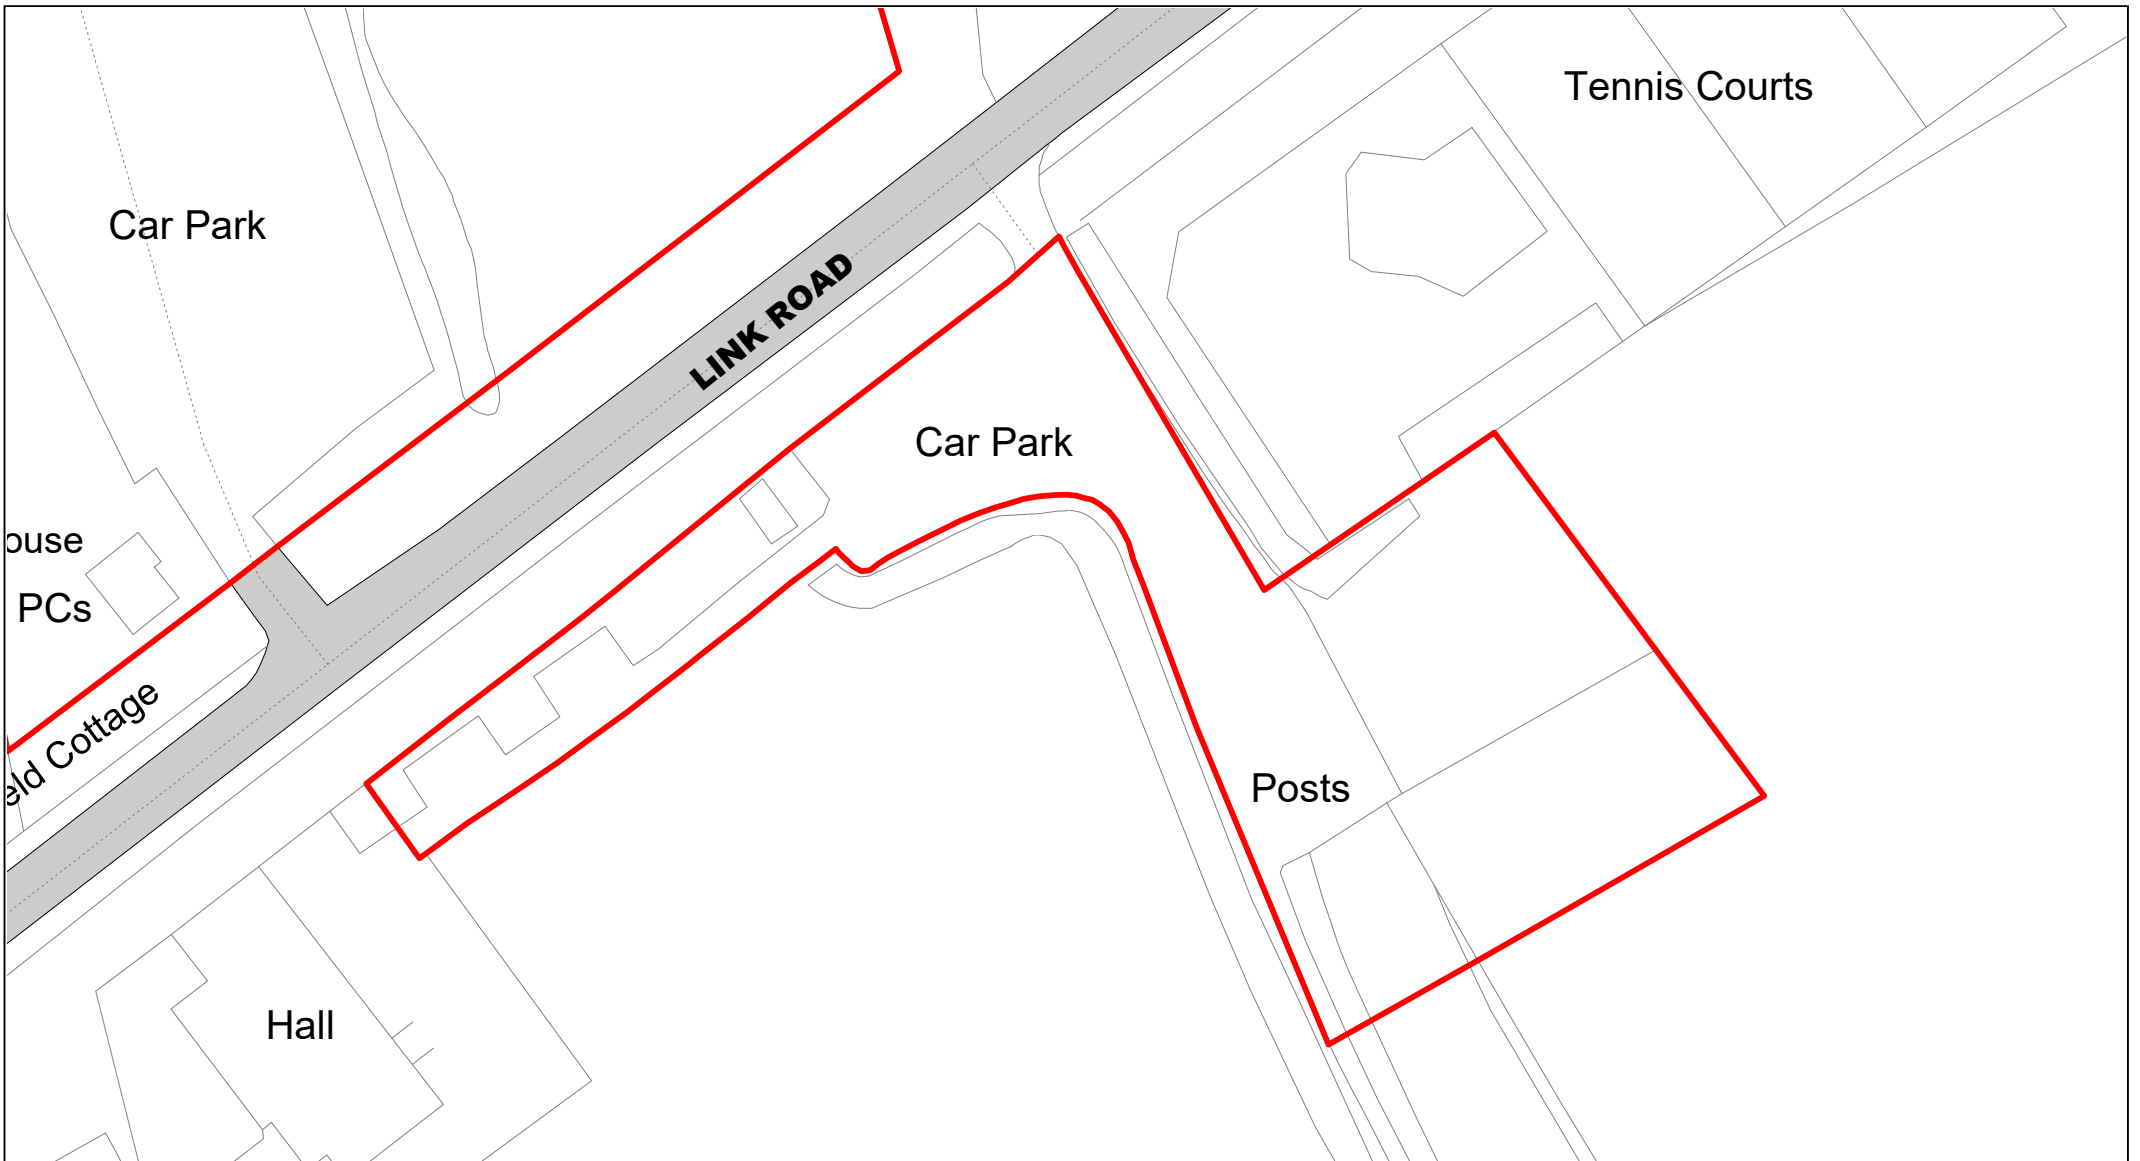

SCALE	1 : 1250
DATE	19/02/2021
DRAWING No.	076
DRAWN BY	BOM
REVISION No.	001

Water Meadow

© Crown copyright. All rights reserved
 Buckinghamshire Council
 Licence No. 100021529 2020

SCALE	1 : 1000
DATE	19/02/2021
DRAWING No.	077
DRAWN BY	BOM
REVISION No.	001