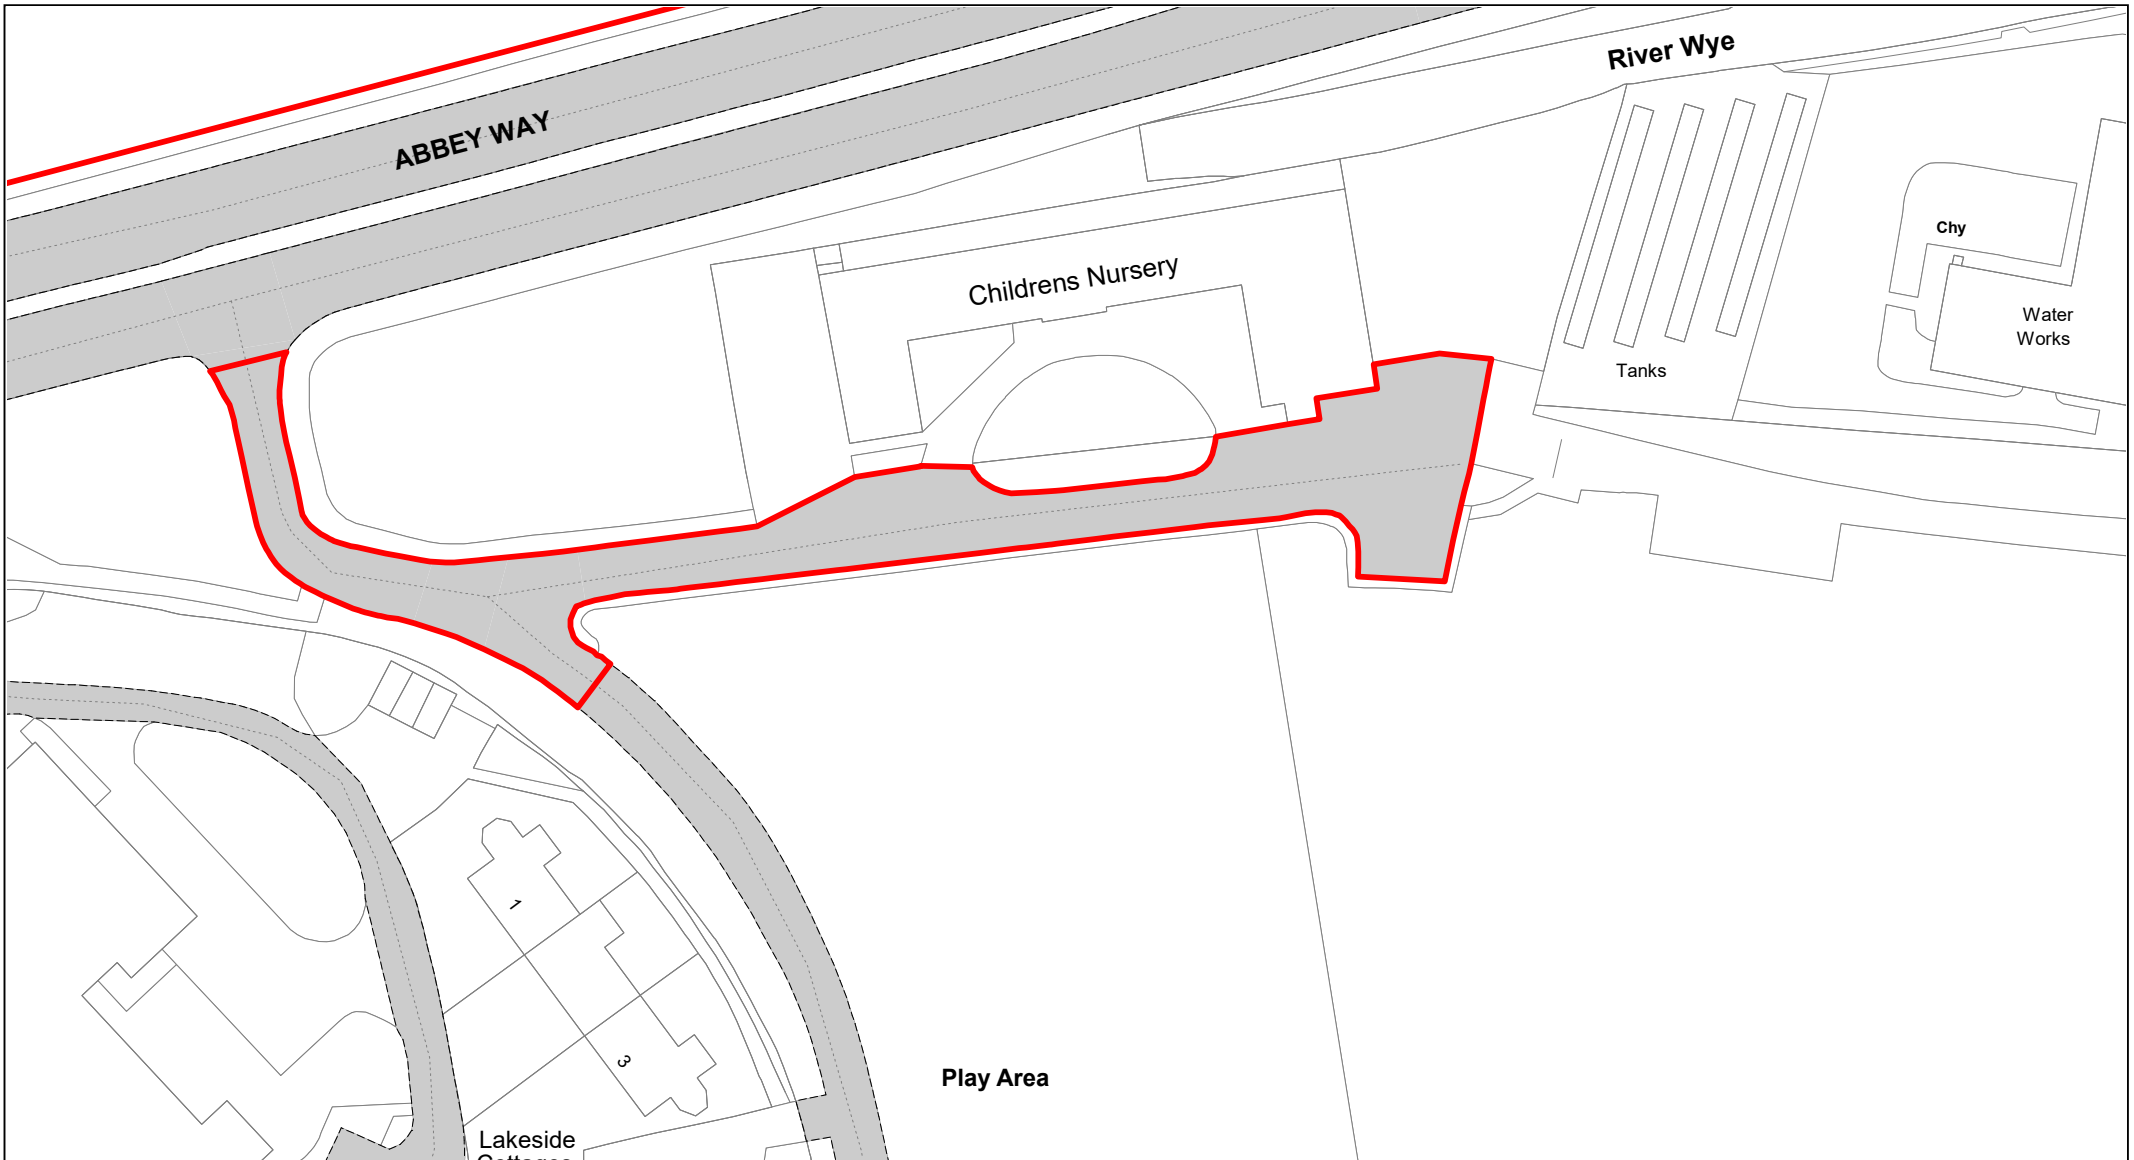

The Rye (Abbey Way)

© Crown copyright. All rights reserved
Buckinghamshire Council
Licence No. 100021529 2020

SCALE	1 : 750
DATE	19/02/2021
DRAWING No.	059
DRAWN BY	BOM
REVISION No.	001