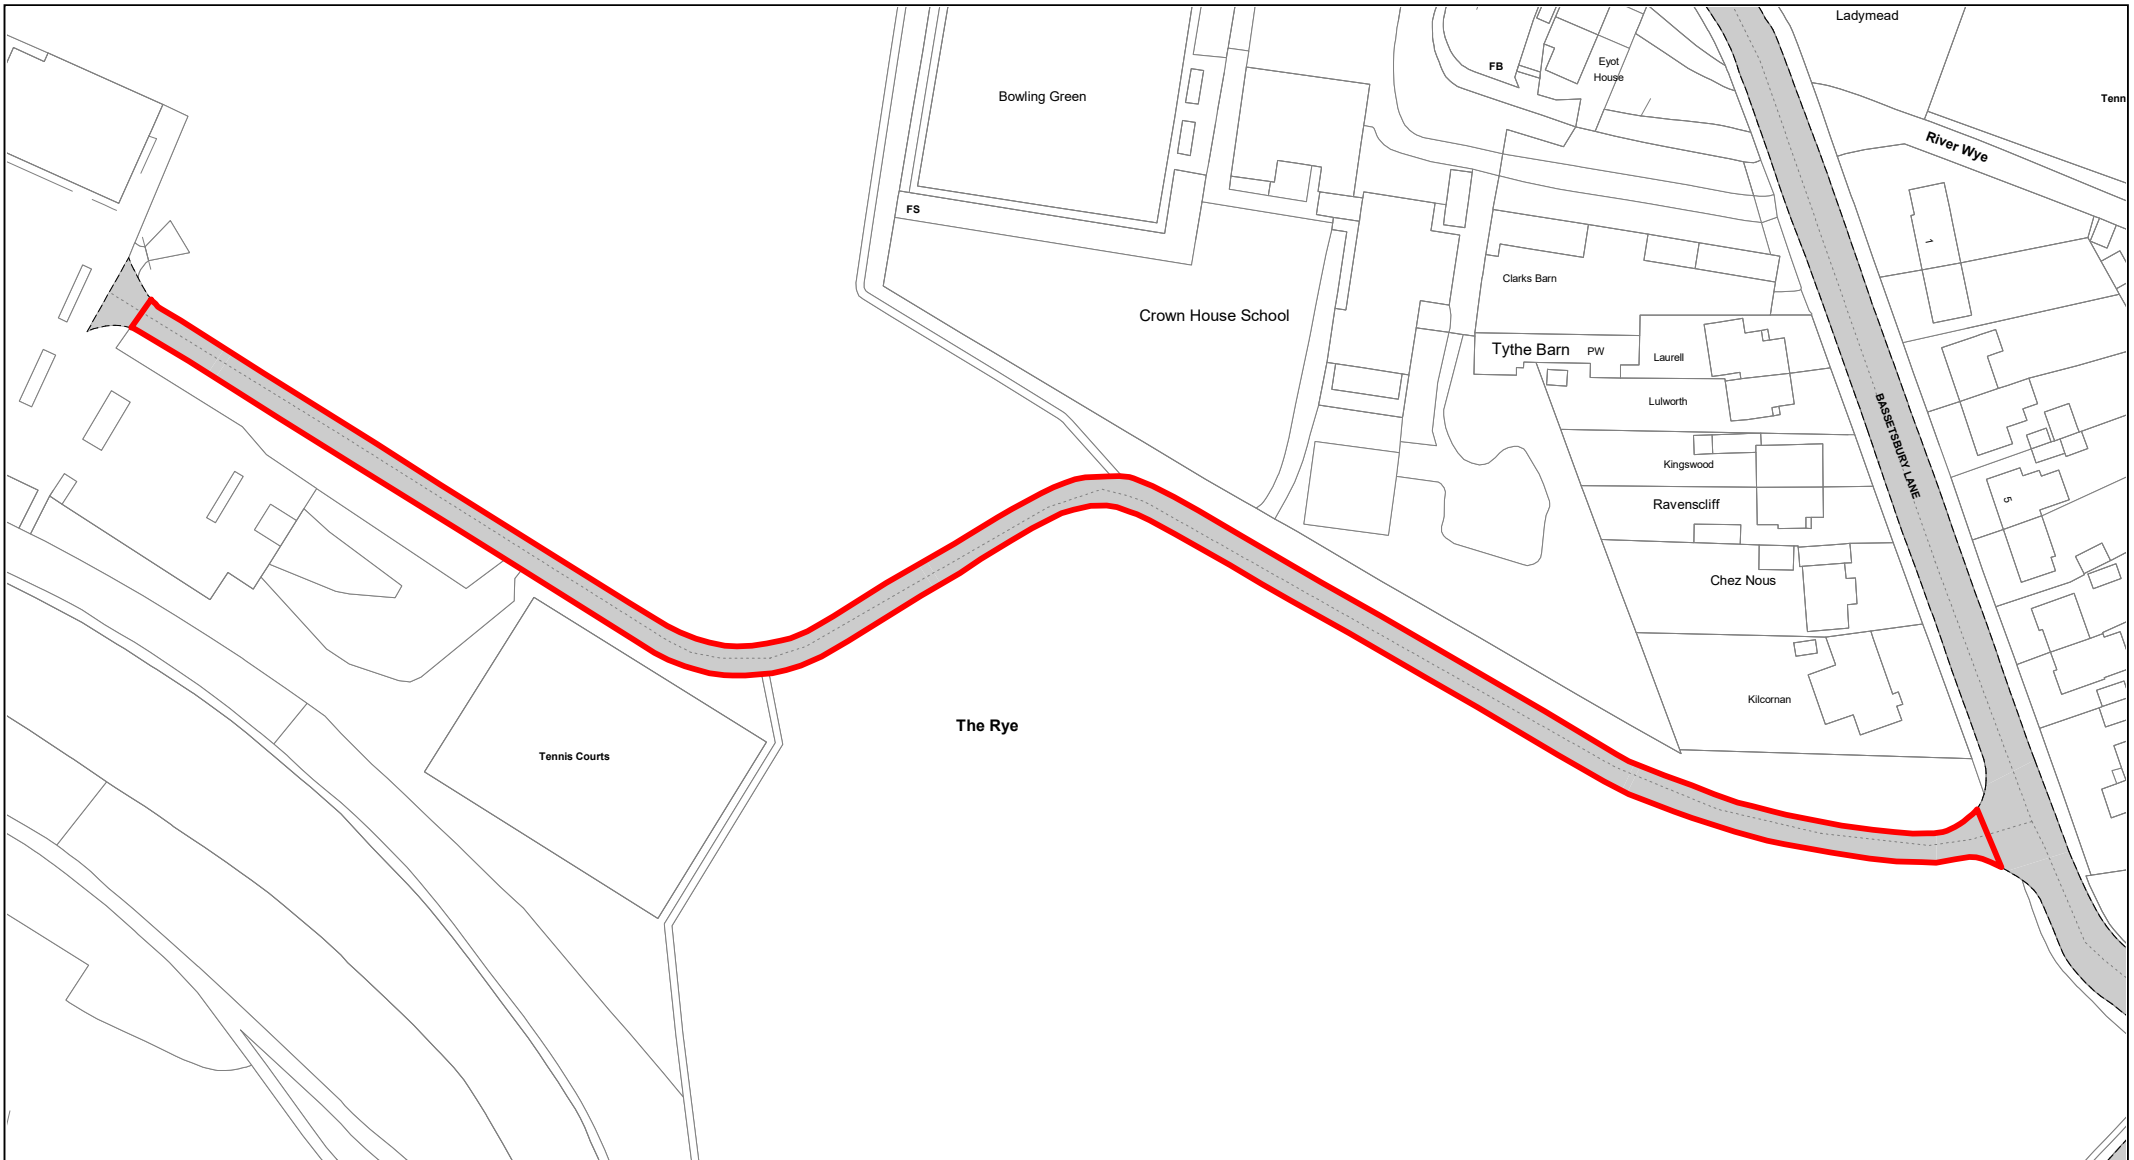

The Rye (Bassetbury Lane)

© Crown copyright. All rights reserved
 Buckinghamshire Council
 Licence No. 100021529 2020

SCALE	1 : 1250
DATE	19/02/2021
DRAWING No.	060
DRAWN BY	BOM
REVISION No.	001

Handy Cross Hub Access Roads