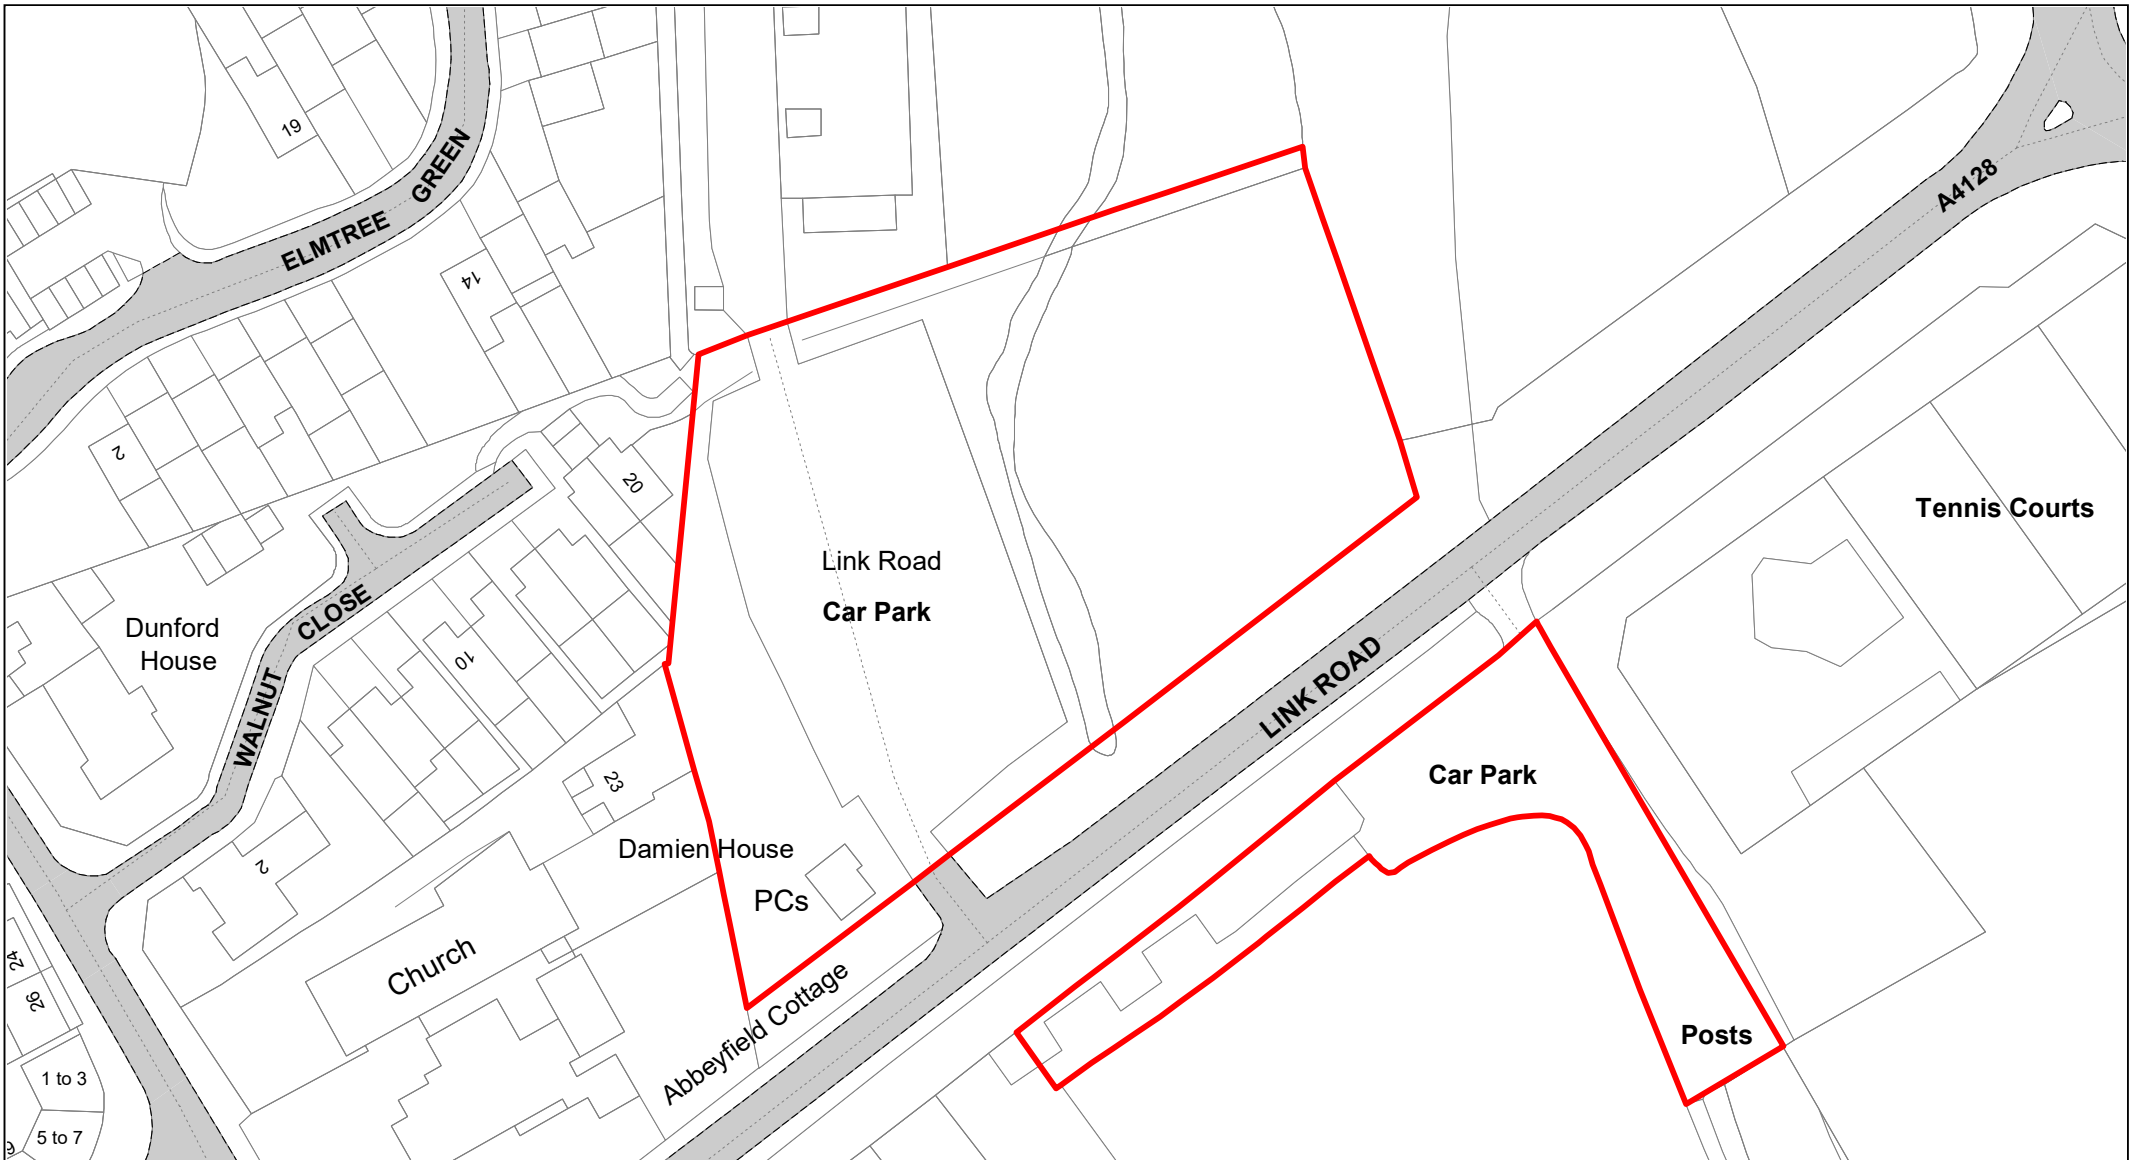

Link Road

© Crown copyright. All rights reserved
Buckinghamshire Council
Licence No. 100021529 2020

SCALE	1 : 1000
DATE	19/02/2021
DRAWING No.	079
DRAWN BY	BOM
REVISION No.	001