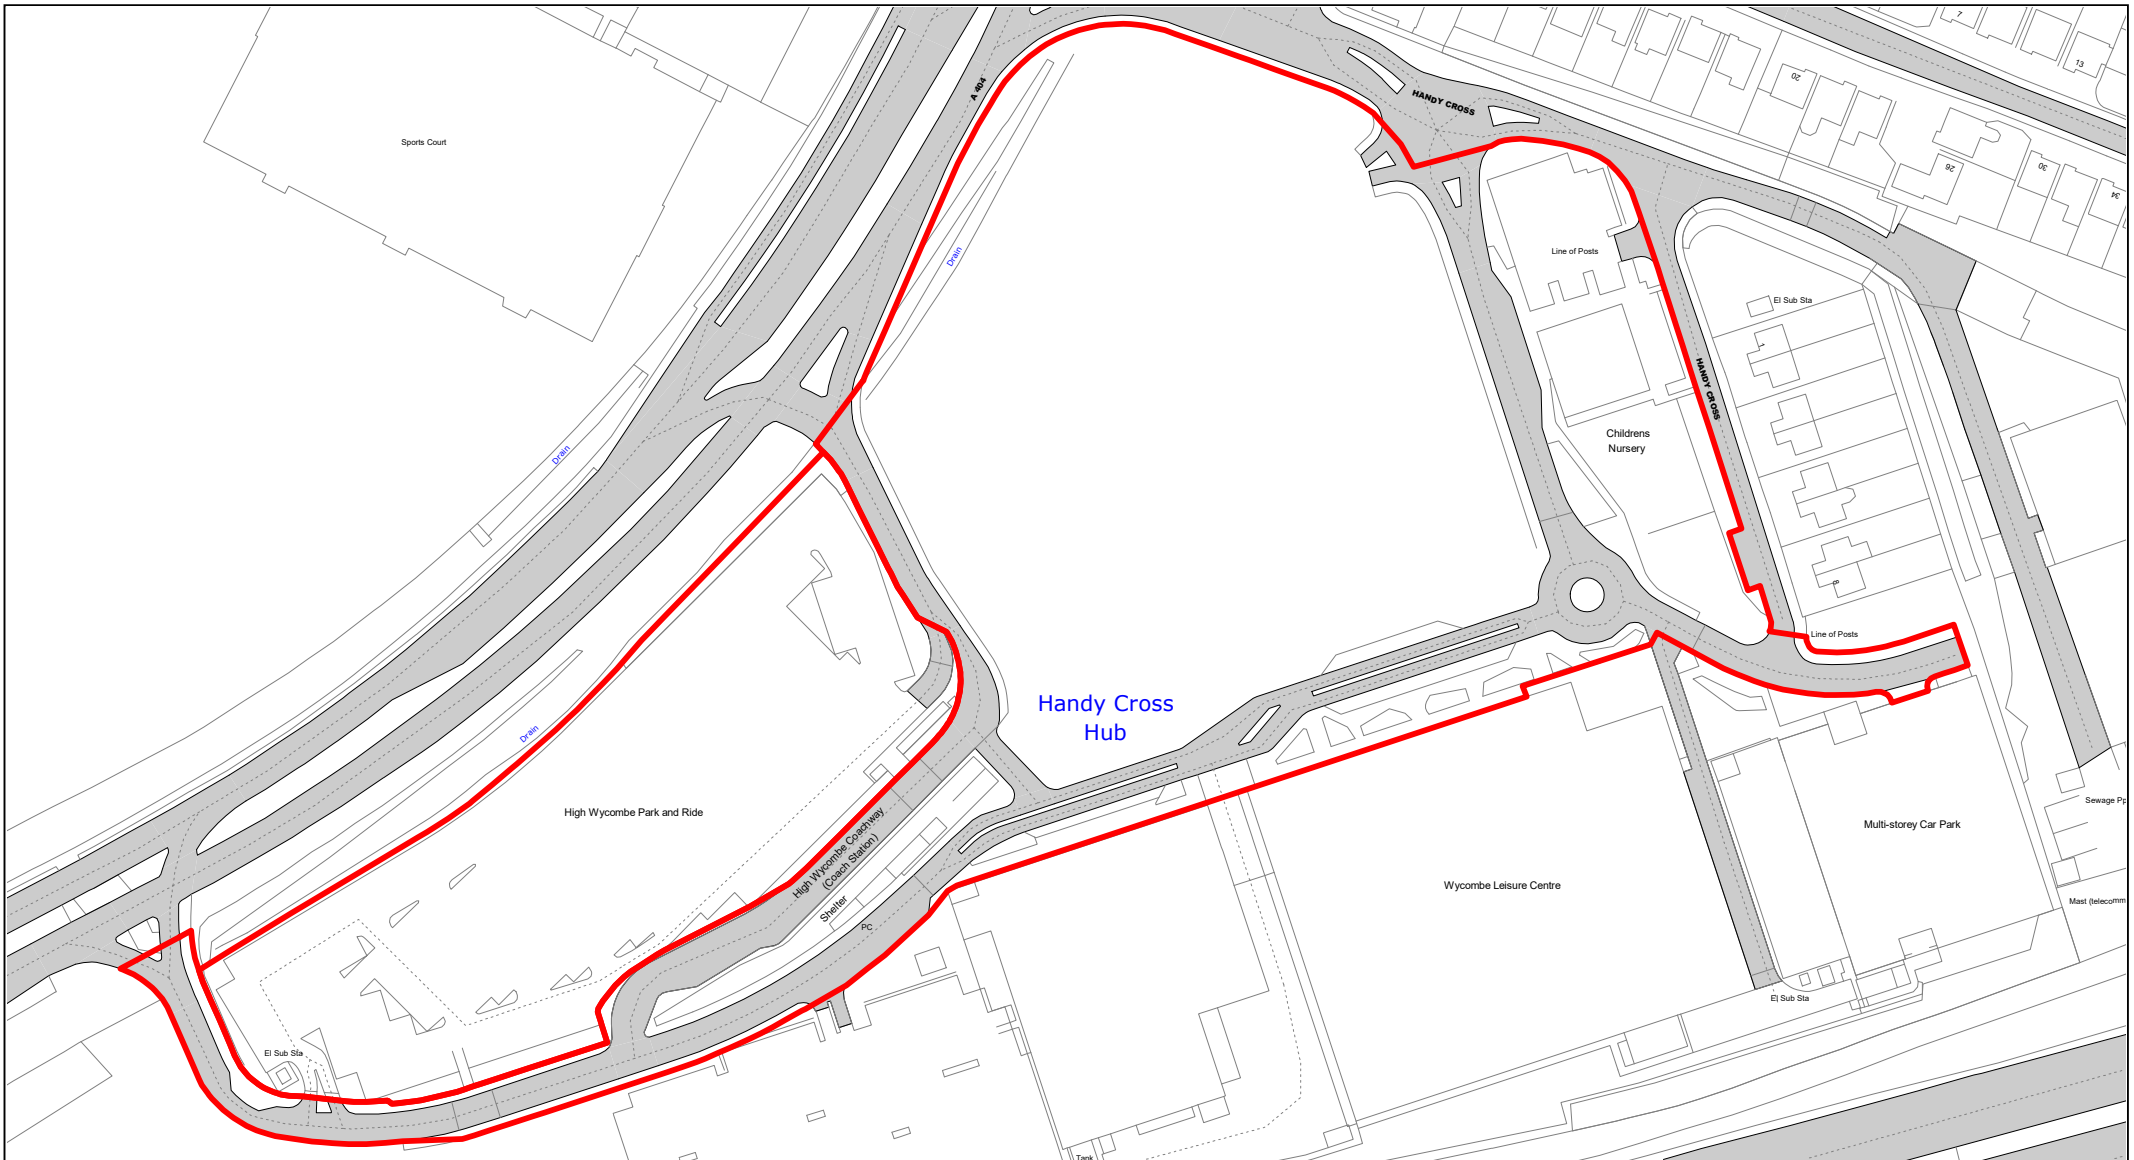

Handy Cross Hub Access Roads

© Crown copyright. All rights reserved
Buckinghamshire Council
Licence No. 100021529 2021

SCALE	1 : 1750
DATE	20/04/2021
DRAWING No.	061
DRAWN BY	IWT
REVISION No.	001