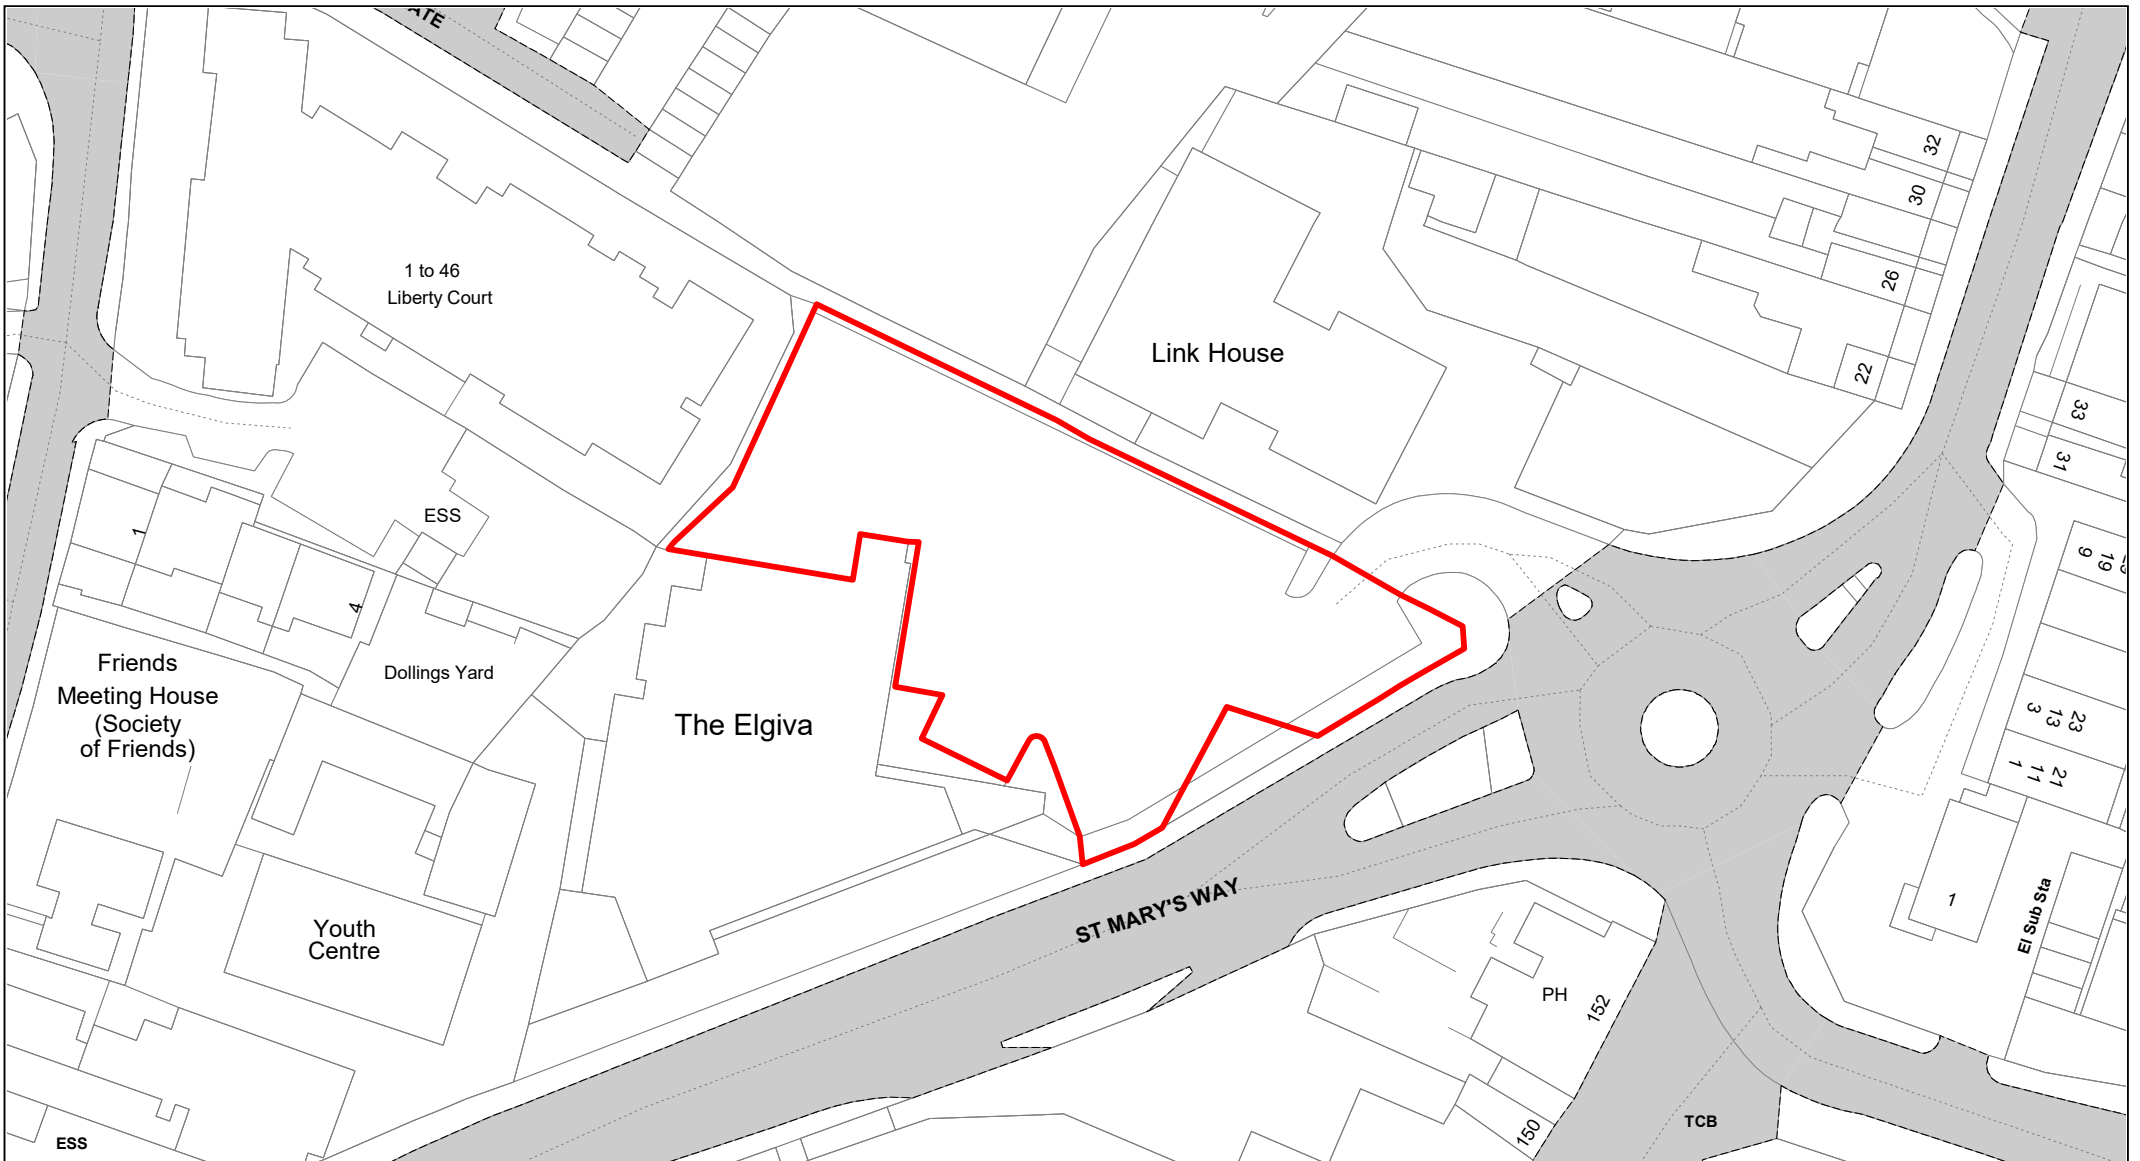

**Buckinghamshire
Council**

Albany Place

© Crown copyright. All rights reserved
Buckinghamshire Council
Licence No. 100021529 2020

SCALE	1 : 750
DATE	19/02/2021
DRAWING No.	072
DRAWN BY	BOM
REVISION No.	001