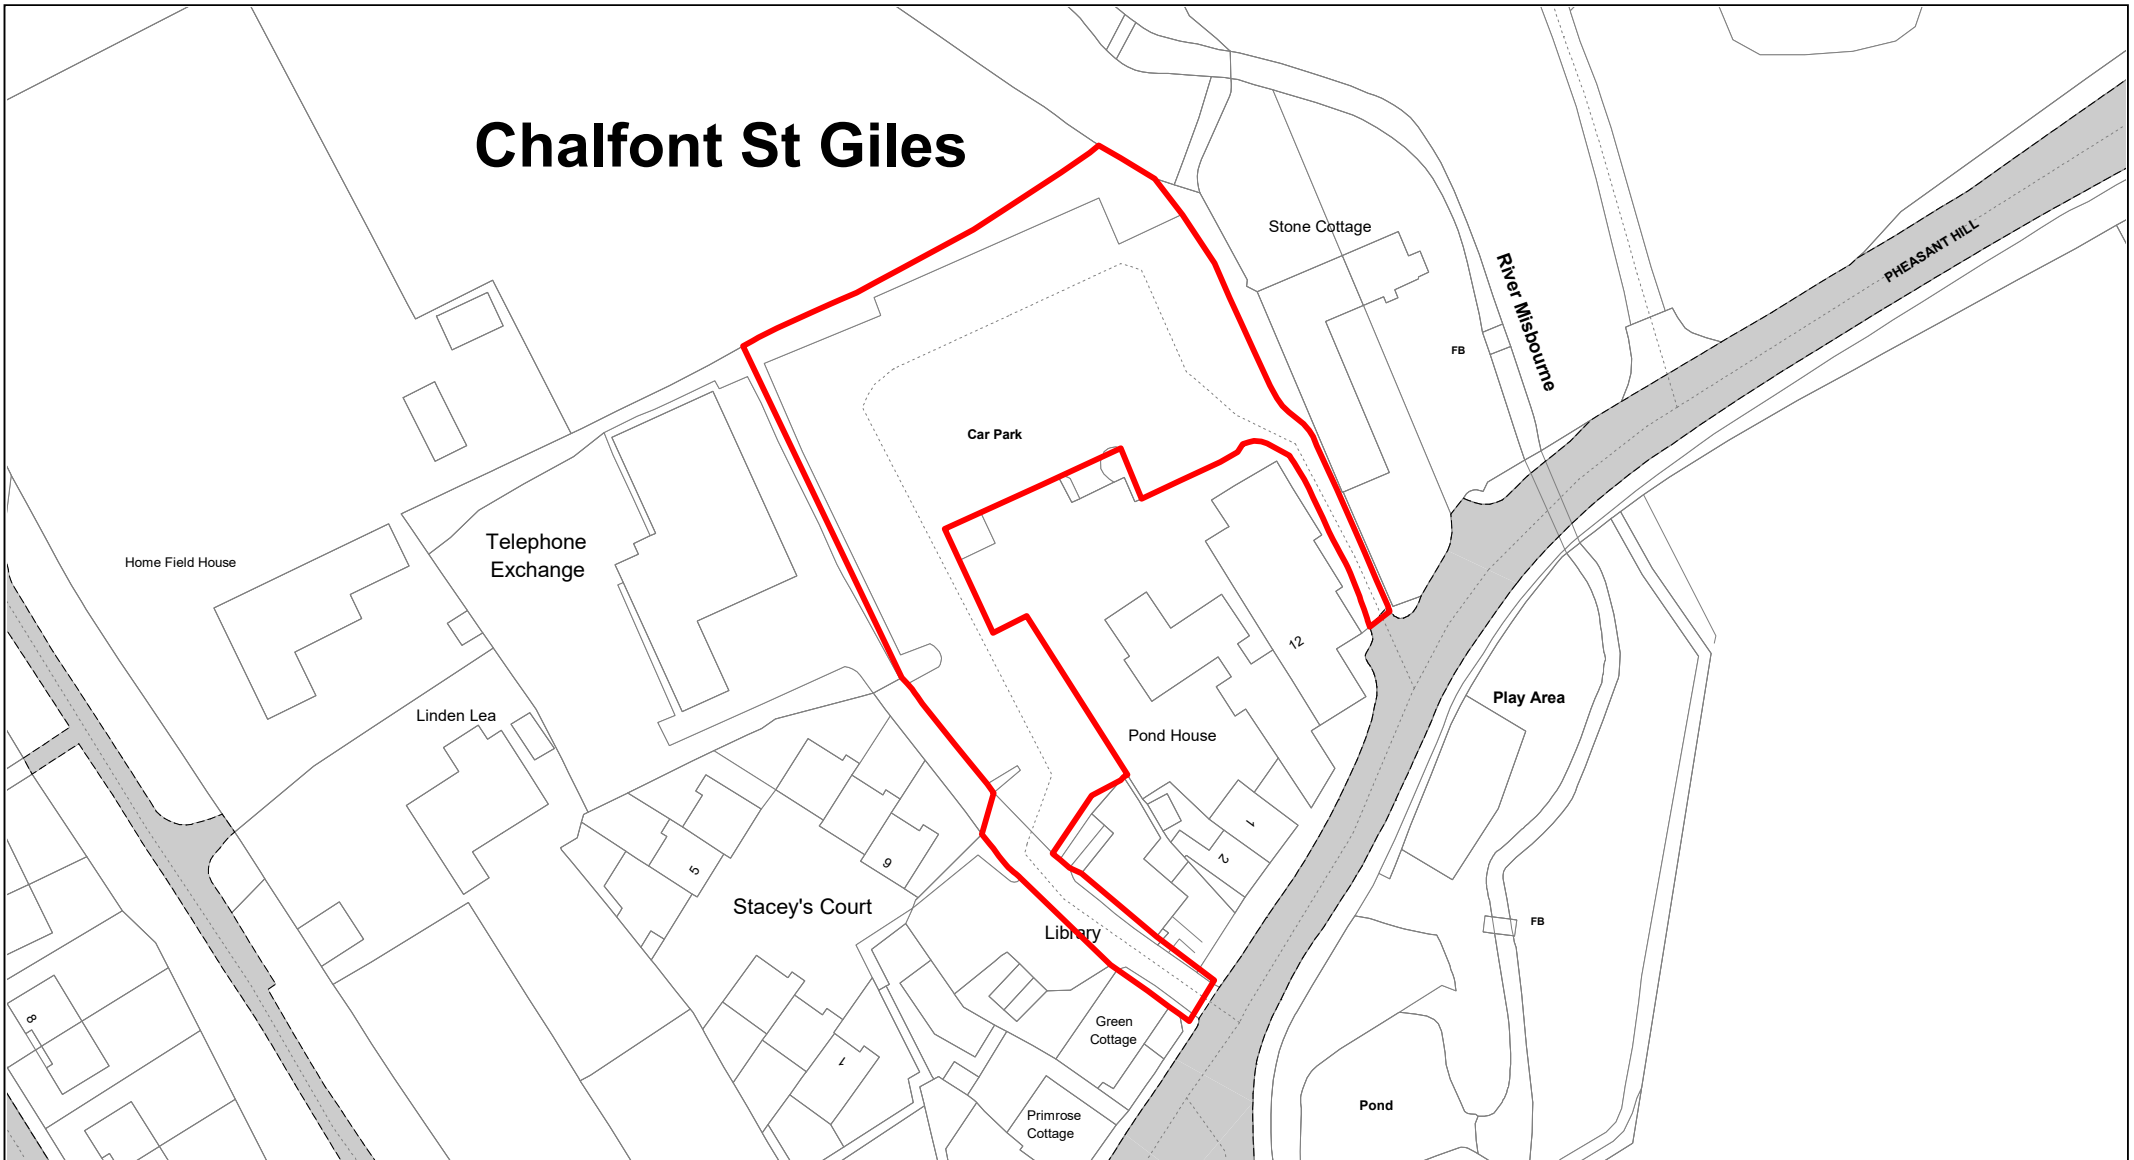

Chalfont St Giles

Blizzards Yard

© Crown copyright. All rights reserved
Buckinghamshire Council
Licence No. 100021529 2020

SCALE	1 : 1000
DATE	19/02/2021
DRAWING No.	069
DRAWN BY	BOM
REVISION No.	001