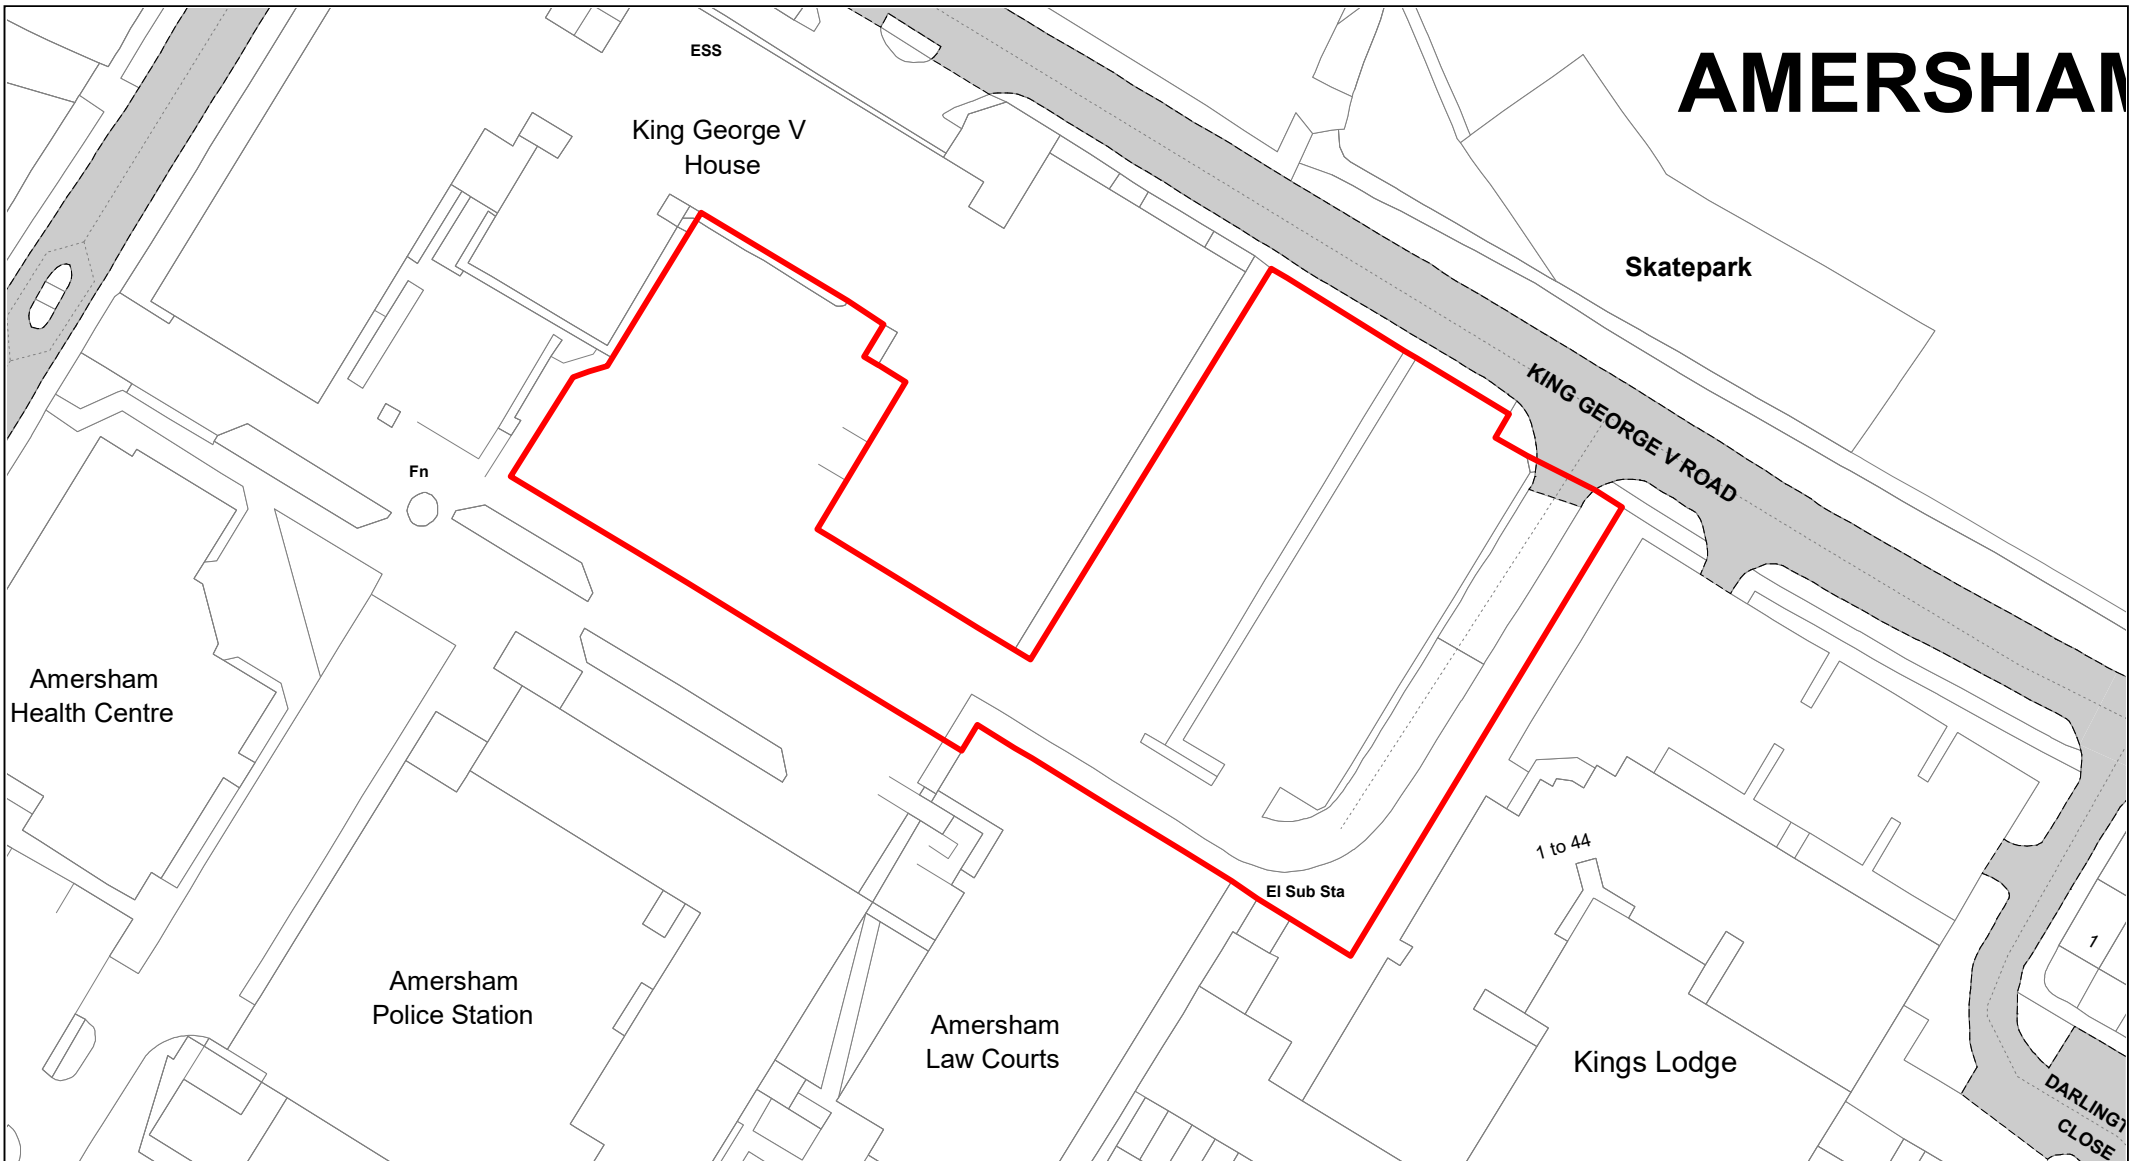

AMERSHAM

Council Offices Chiltern Avenue

© Crown copyright. All rights reserved
Buckinghamshire Council
Licence No. 100021529 2020

SCALE	1 : 750
DATE	19/02/2021
DRAWING No.	068
DRAWN BY	BOM
REVISION No.	001